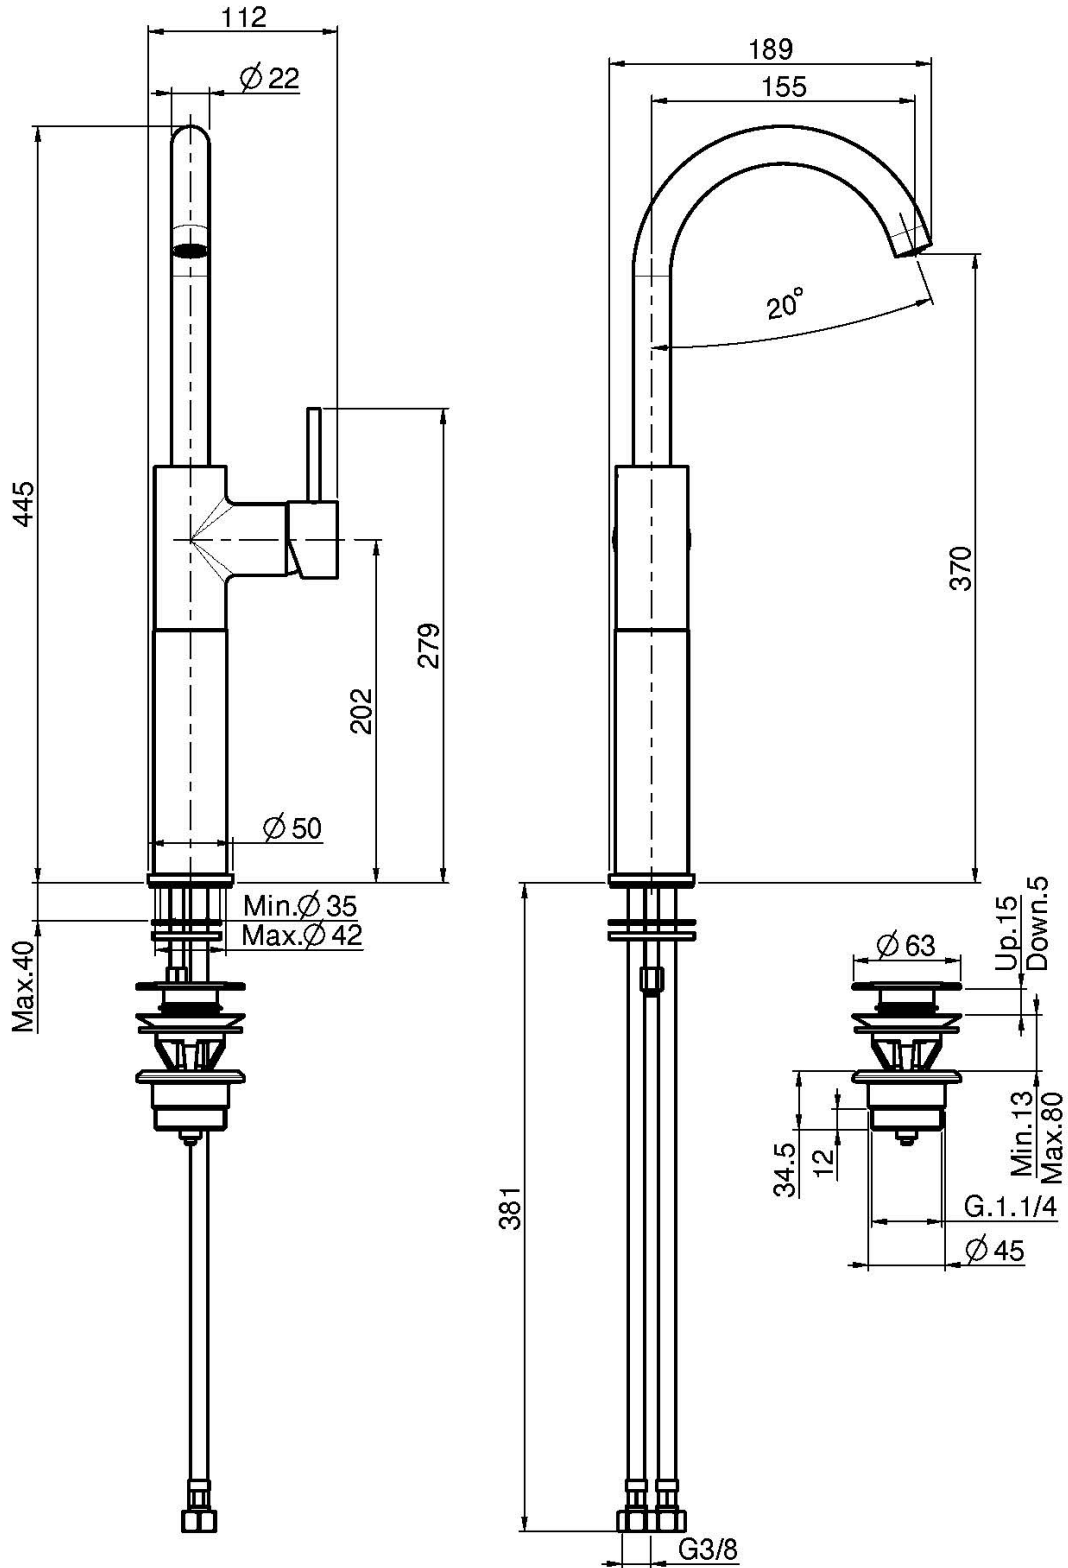

Code F3041/H

WASH BASIN MIXER

- swivel spout
- n. 2 flexible hoses
- 1"1/4 brass click clack waste
- white and black finishes use click clack pop up waste
- **this product is available without waste (see page 18)**

IMAGE

Finishing

-  CHROM
CR
-  HL
-  HS
-  ZL
-  ZS
-  SN
-  CN
-  CS
-  BS
-  NS
-  OR
-  OS

See the general sales conditions in our current pricelist

This drawing is the property of FIMA Carlo Frattini. Any complete or partial reproduction, or any transmission to third party without FIMA Carlo Frattini authorization is forbidden.