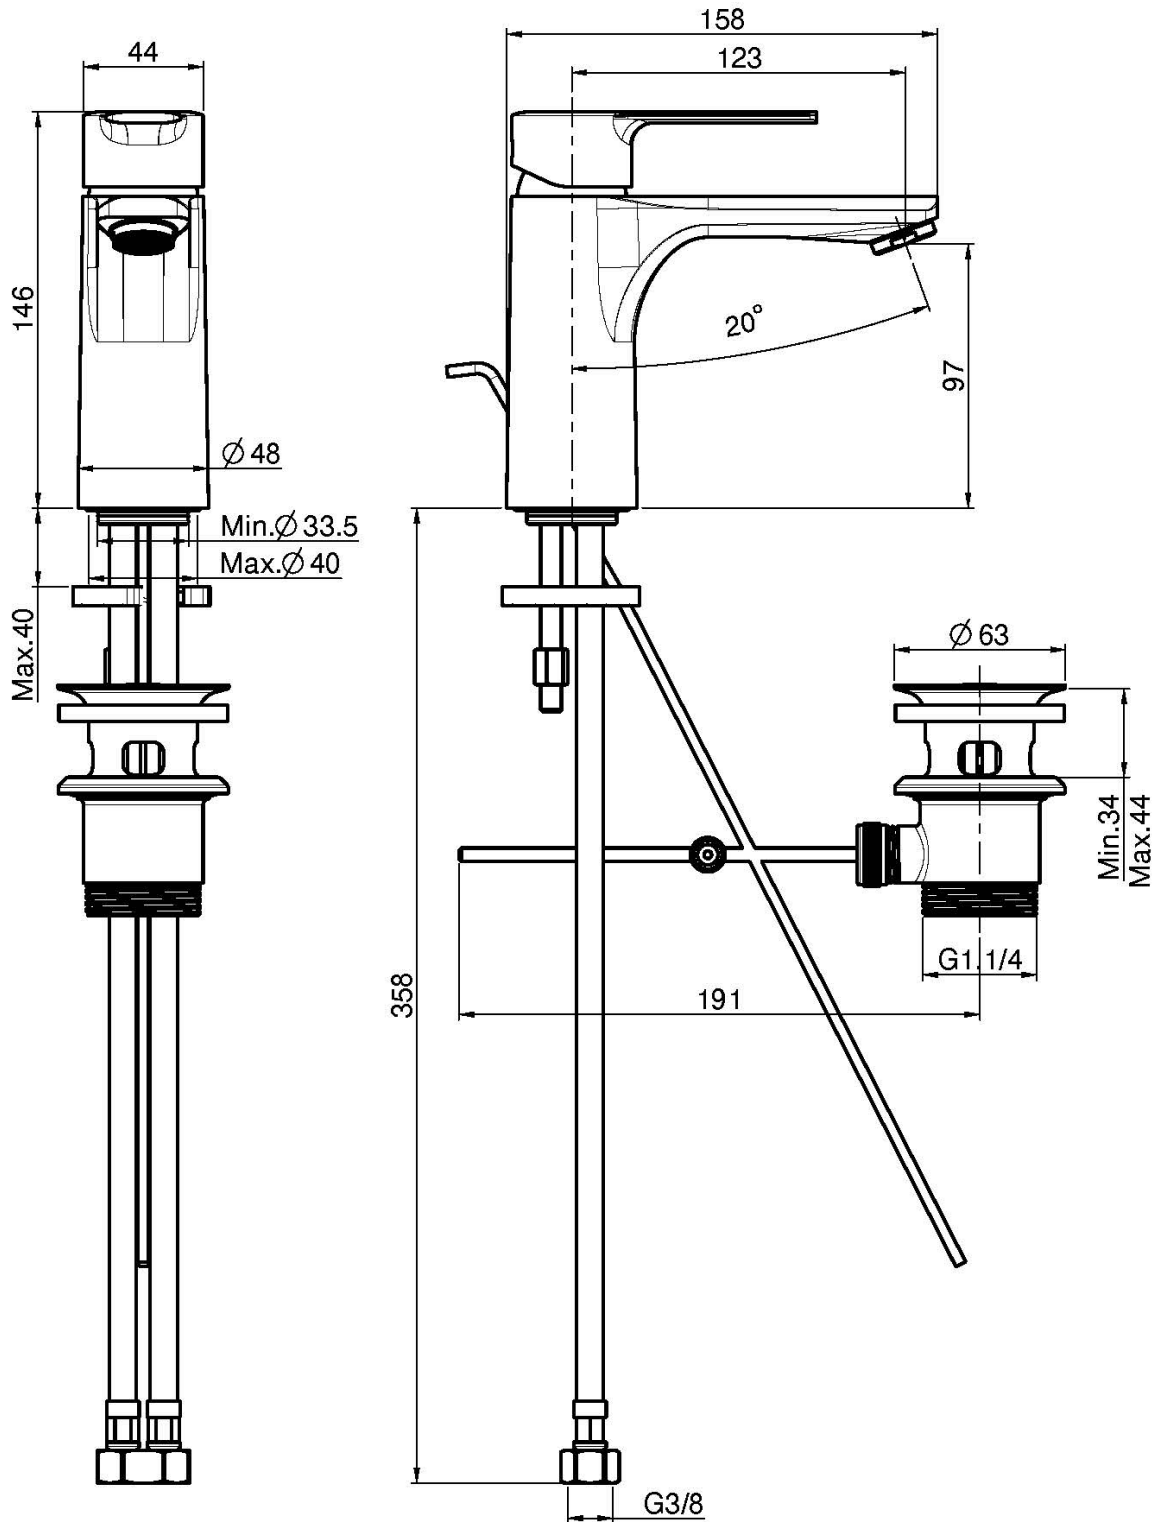

This drawing is the property of FIMA Carlo Frattini. Any complete or partial reproduction, or any transmission to third party without FIMA Carlo Frattini authorization is forbidden.