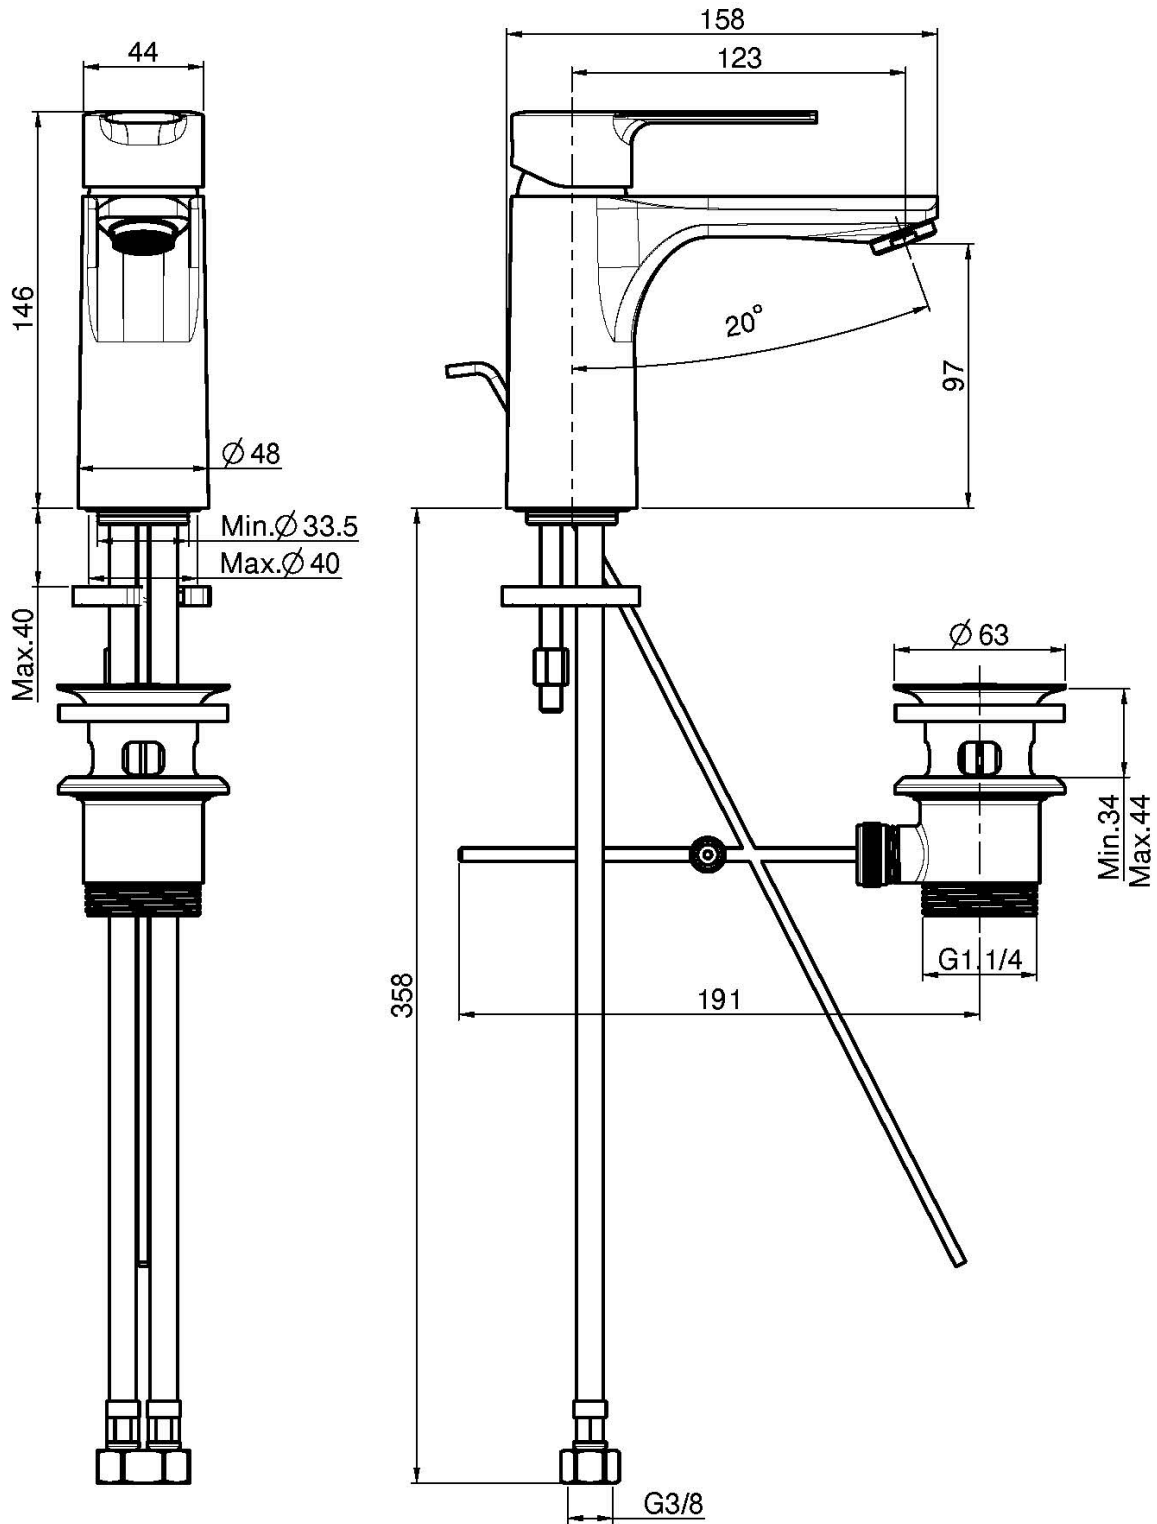

This drawing is the property of FIMA Carlo Frattini. Any complete or partial reproduction, or any transmission to third party without FIMA Carlo Frattini authorization is forbidden.