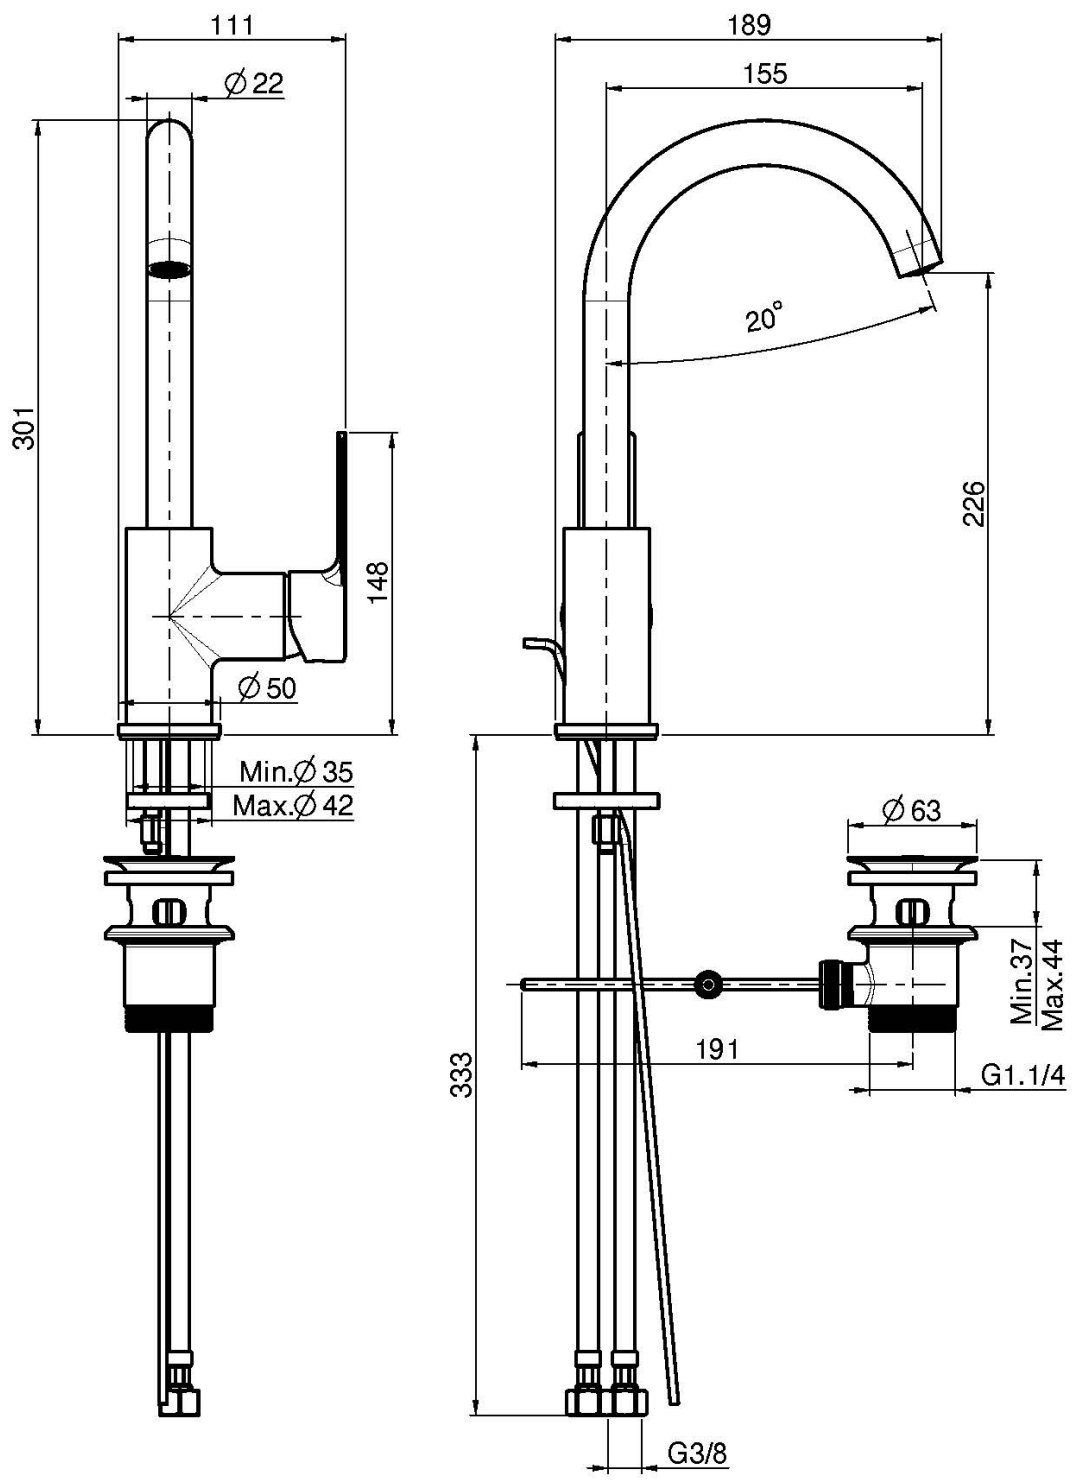

This drawing is the property of FIMA Carlo Frattini. Any complete or partial reproduction, or any transmission to third party without FIMA Carlo Frattini authorization is forbidden.