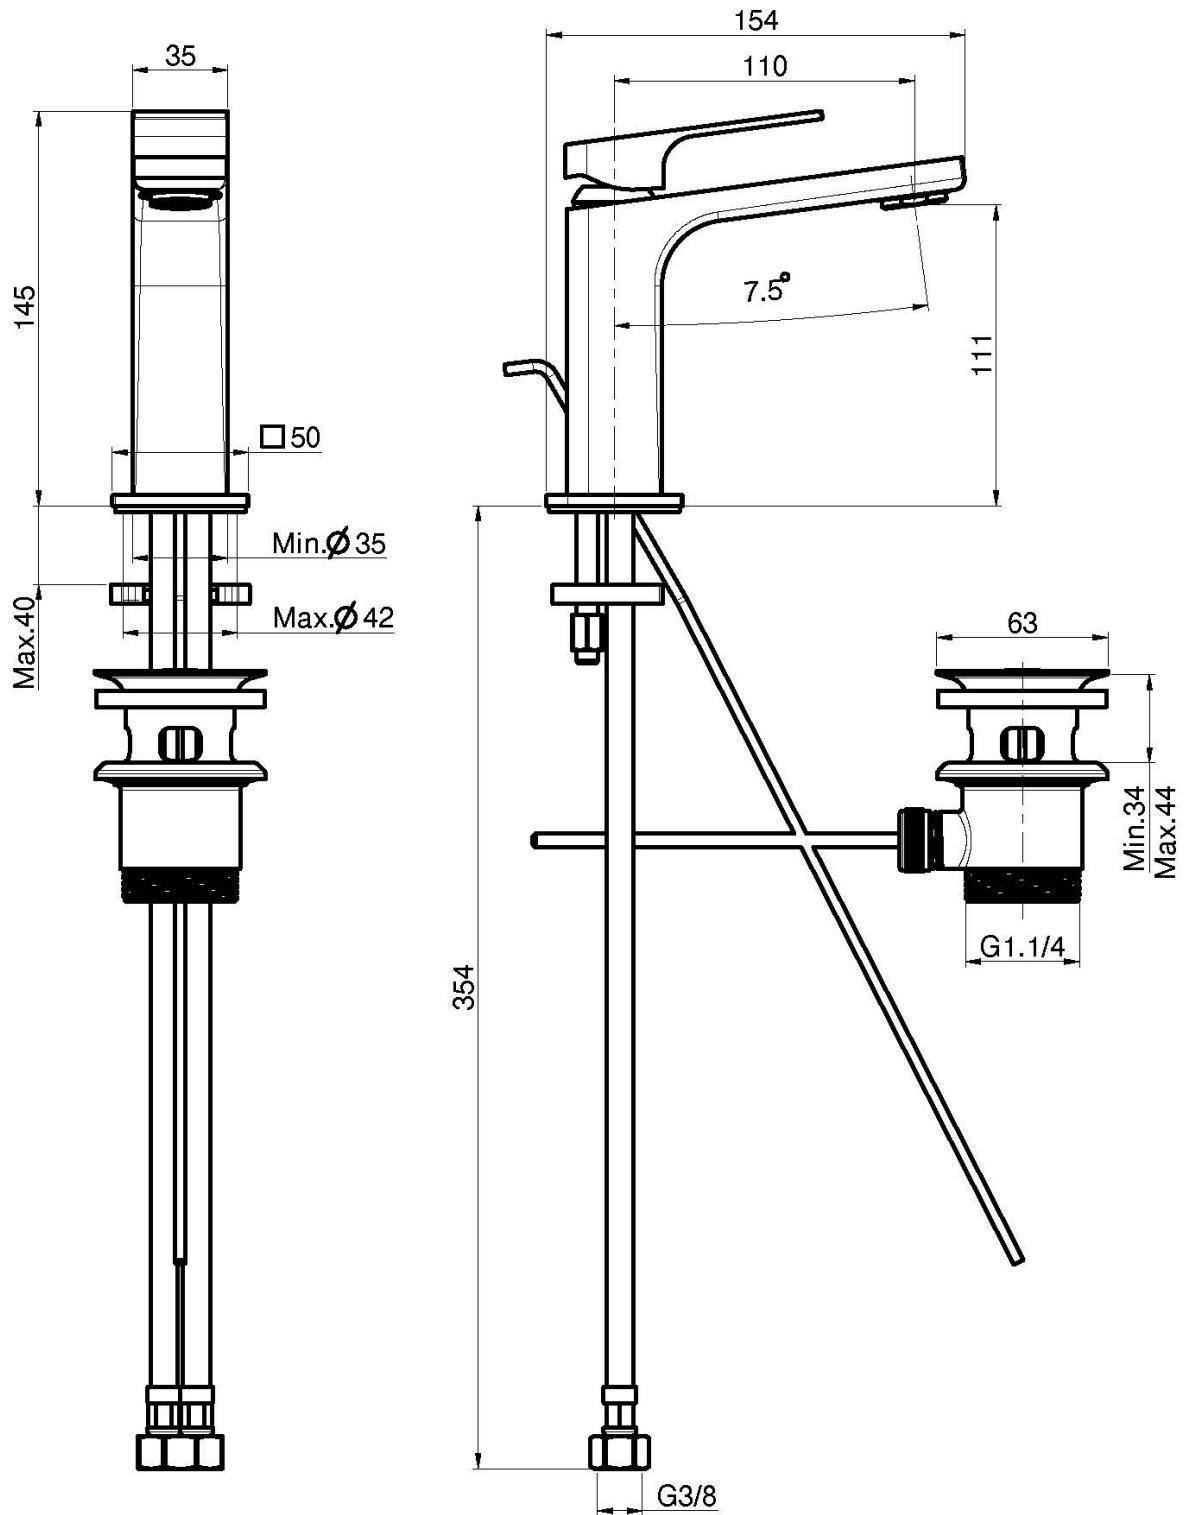

Code F3381

WASH BASIN MIXER

- n. 2 flexible hoses
- pop-up waste 1"1/4
- white and black finishes use click clack pop up waste
- **this product is available without waste (see page 18)**
- **this product is available with click clack pop-up waste (see page19)**

Finishing

-  CHROM
CR
-  BRUSHED NICKEL
SN
-  WHITE MATT
BS
-  BLACK MATT
NS

IMAGE

See the general sales conditions in our current pricelist

This drawing is the property of FIMA Carlo Frattini. Any complete or partial reproduction, or any transmission to third party without FIMA Carlo Frattini authorization is forbidden.