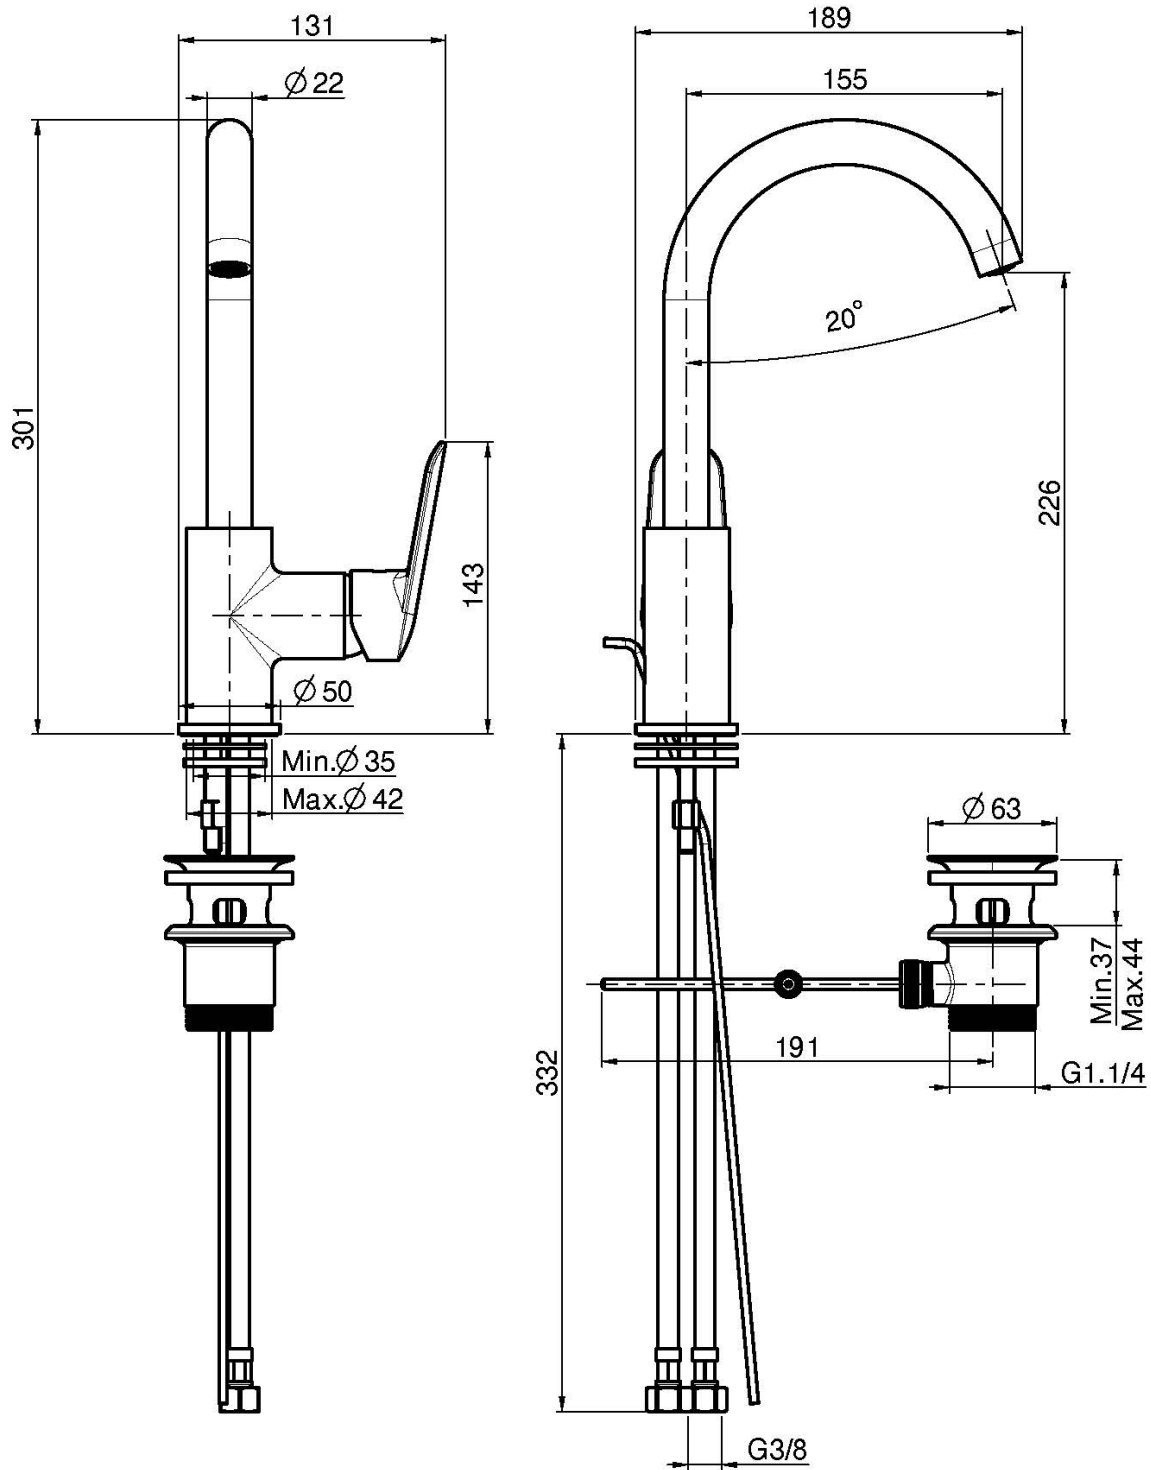

This drawing is the property of FIMA Carlo Frattini. Any complete or partial reproduction, or any transmission to third party without FIMA Carlo Frattini authorization is forbidden.