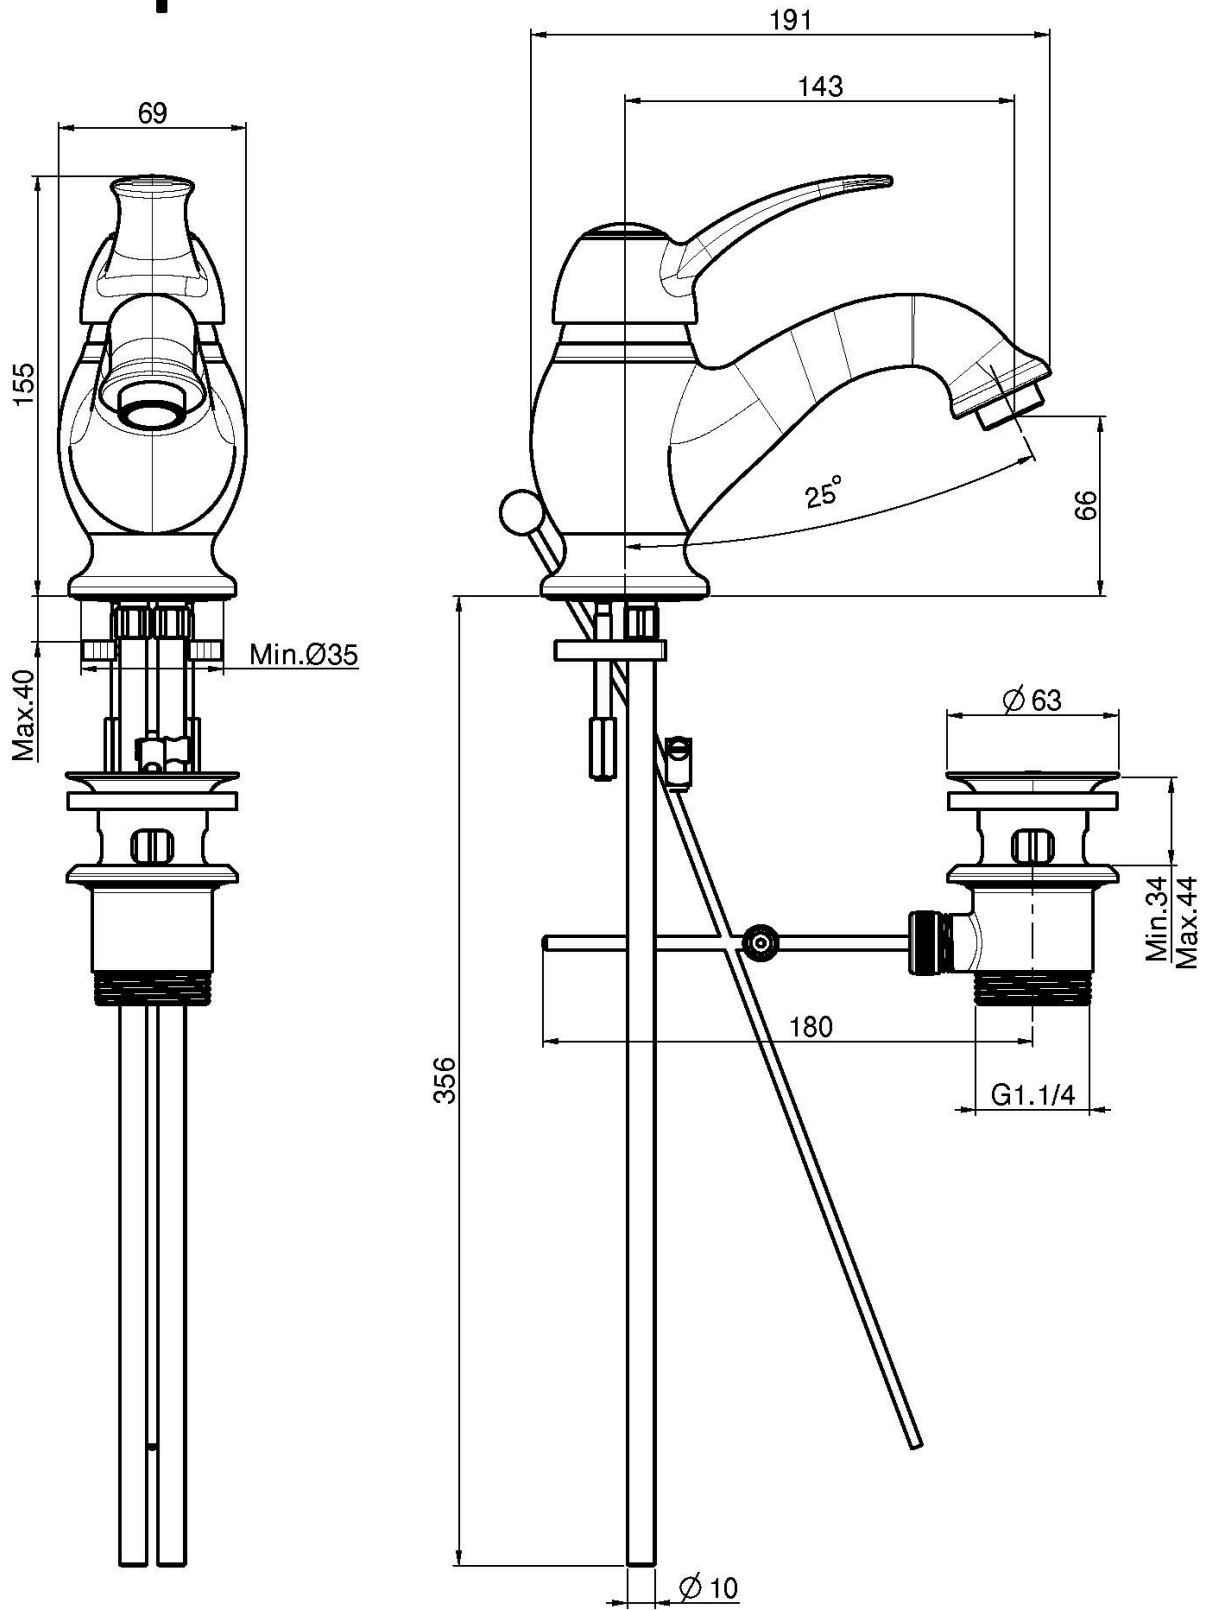

This drawing is the property of FIMA Carlo Frattini. Any complete or partial reproduction, or any transmission to third party without FIMA Carlo Frattini authorization is forbidden.