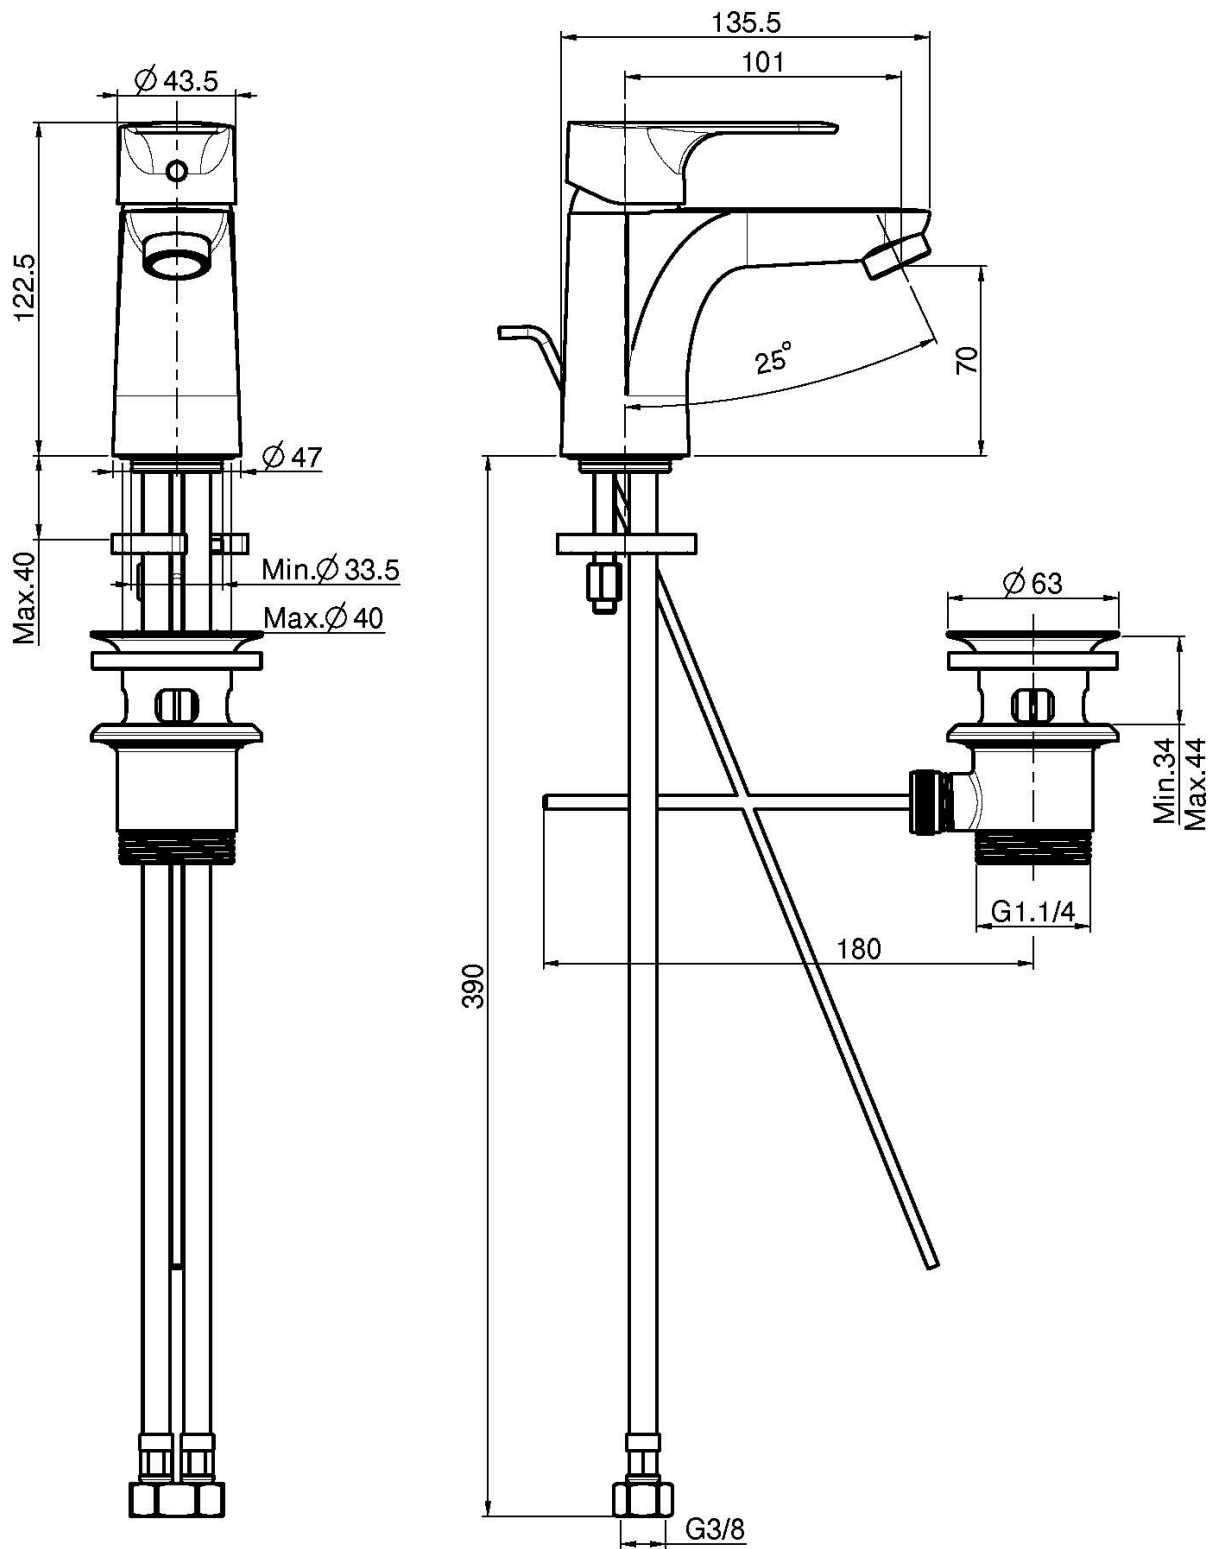

This drawing is the property of FIMA Carlo Frattini. Any complete or partial reproduction, or any transmission to third party without FIMA Carlo Frattini authorization is forbidden.