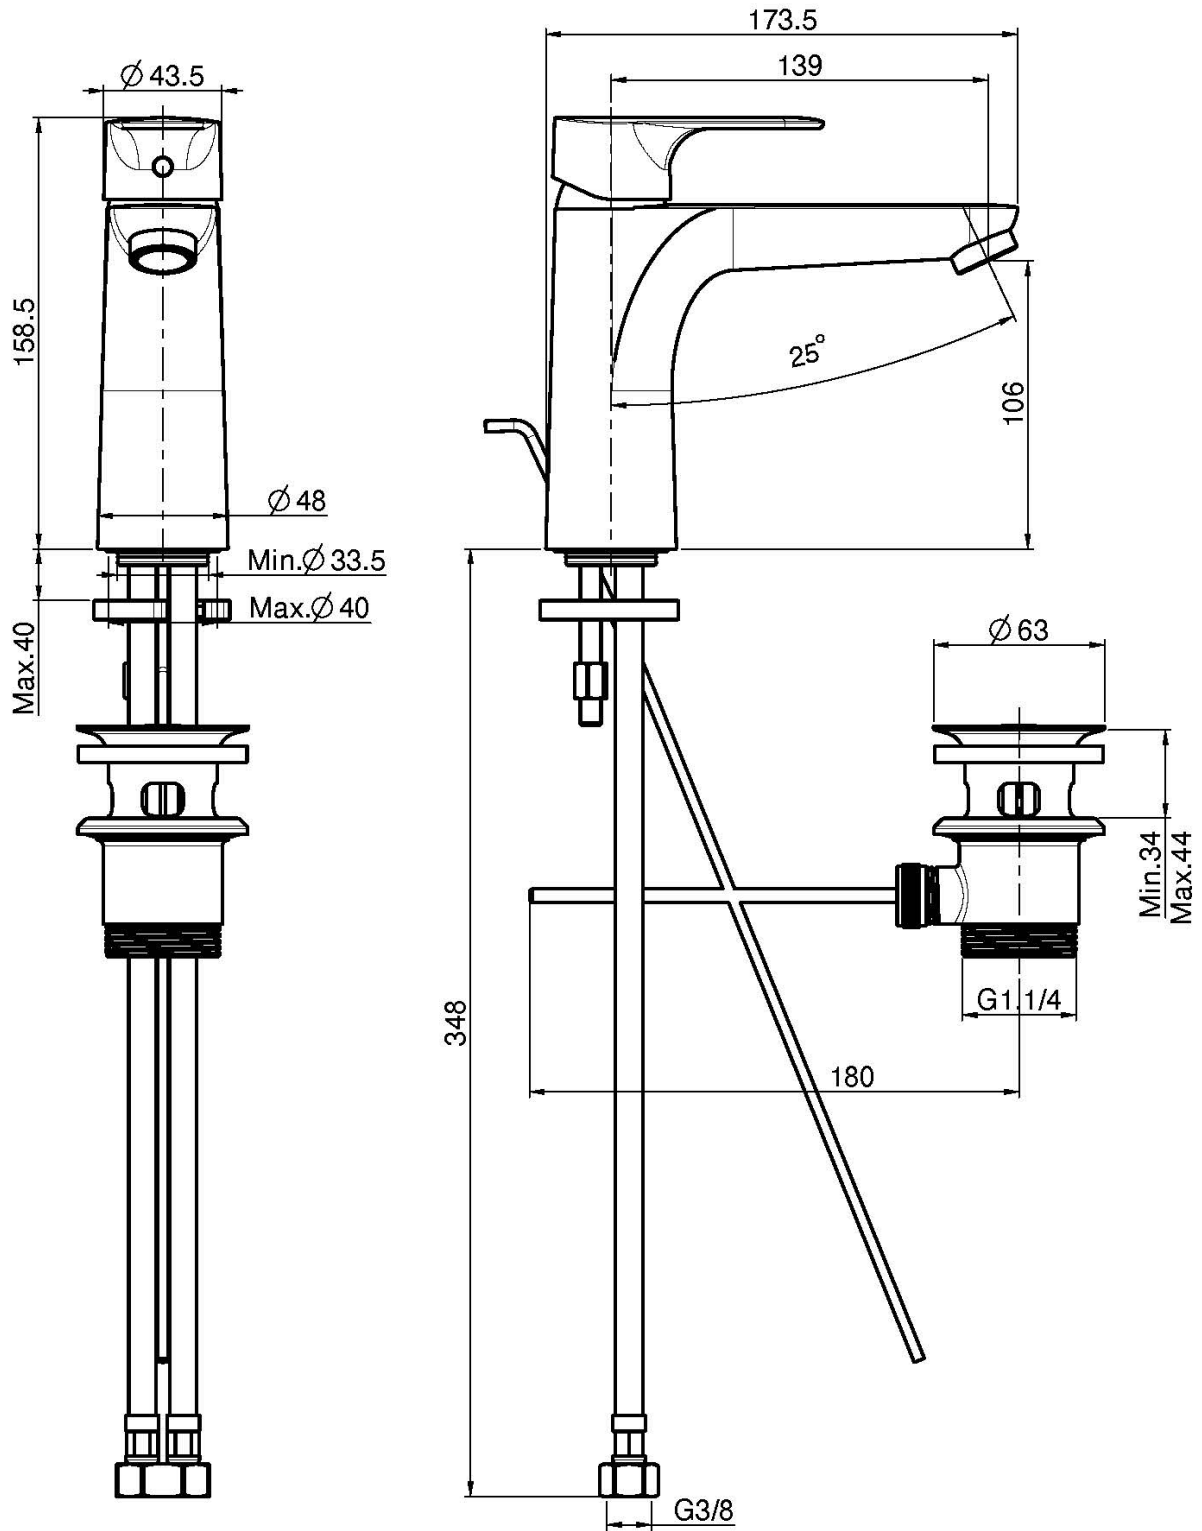

This drawing is the property of FIMA Carlo Frattini. Any complete or partial reproduction, or any transmission to third party without FIMA Carlo Frattini authorization is forbidden.