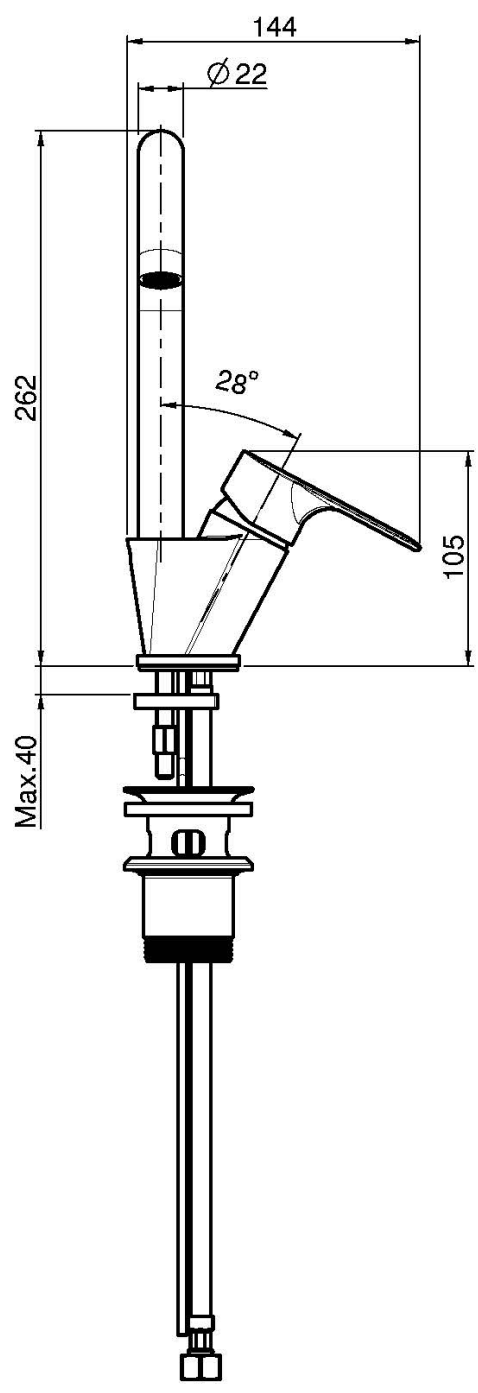

Code F3841

WASH BASIN MIXER

- n. 2 flexible hoses
- swivel spout
- pop-up waste 1"1/4
- black finish use click clack pop up waste
- **this product is available without waste (see page 18)**
- **this product is available with click clack pop-up waste (see page19)**

Finishing

 CHROM
CR

 BLACK MATT
NS

IMAGE

See the general sales conditions in our current pricelist

This drawing is the property of FIMA Carlo Frattini. Any complete or partial reproduction, or any transmission to third party without FIMA Carlo Frattini authorization is forbidden.