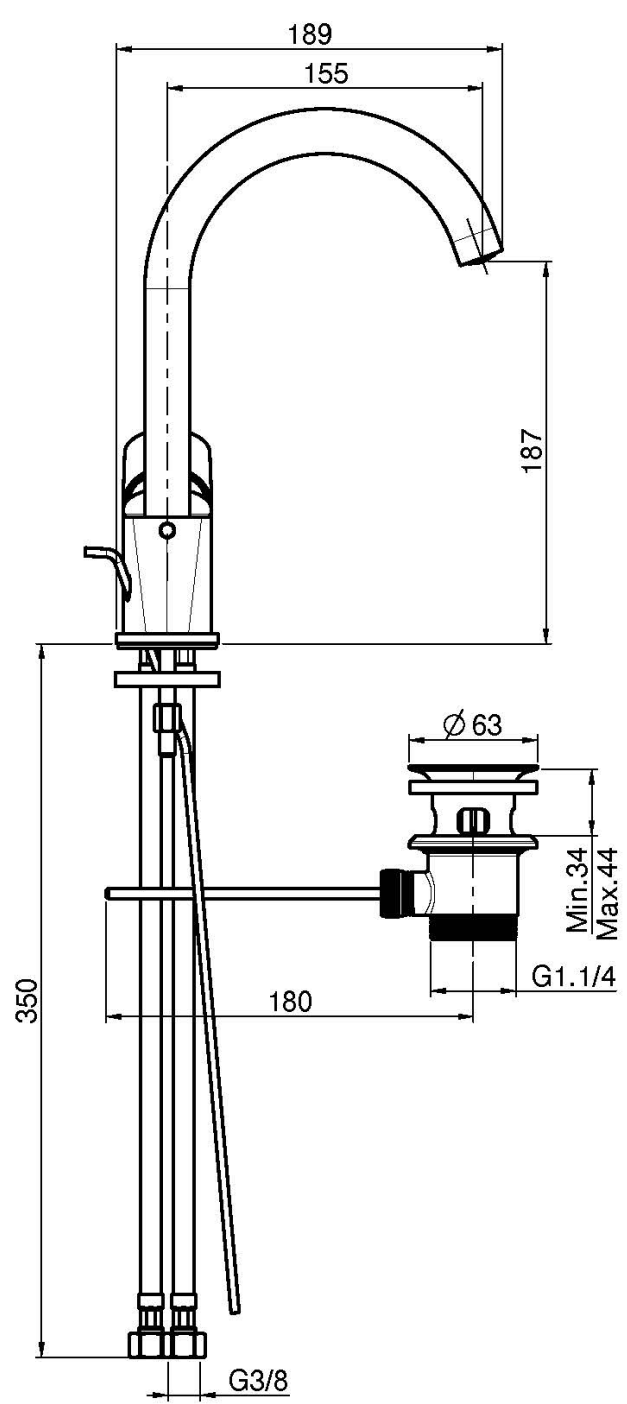

Code F3841

WASH BASIN MIXER

- n. 2 flexible hoses
- swivel spout
- pop-up waste 1"1/4
- black finish use click clack pop up waste
- **this product is available without waste (see page 18)**
- **this product is available with click clack pop-up waste (see page19)**

Finishing

 CHROM
CR

 BLACK MATT
NS

IMAGE

See the general sales conditions in our current pricelist

This drawing is the property of FIMA Carlo Frattini. Any complete or partial reproduction, or any transmission to third party without FIMA Carlo Frattini authorization is forbidden.