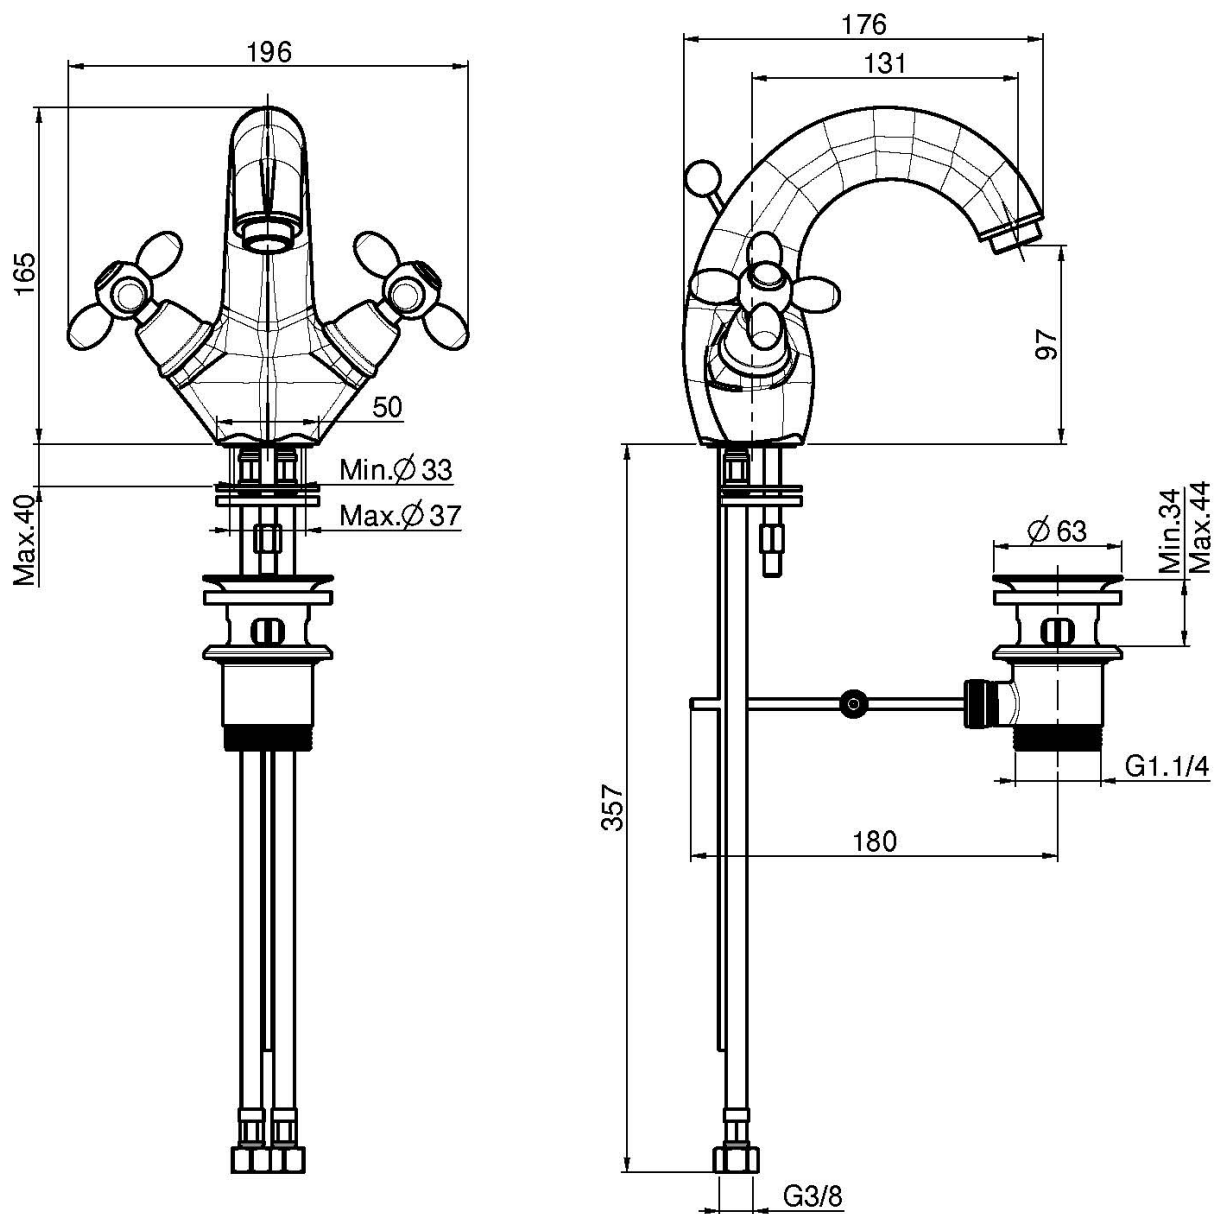

Code F5041

WASH BASIN MIXER

- n. 2 flexible hoses 370 mm
- Pop-up waste 1"1/4

IMAGE

Finishing

-  CHROM
CR
-  BRUSHED NICKEL
SN
-  GOLD
OR
-  BRUSHED GOLD
OS
-  OLD BRONZE
BR
-  ANTIQUE COPPER
RA

See the general sales conditions in our current pricelist