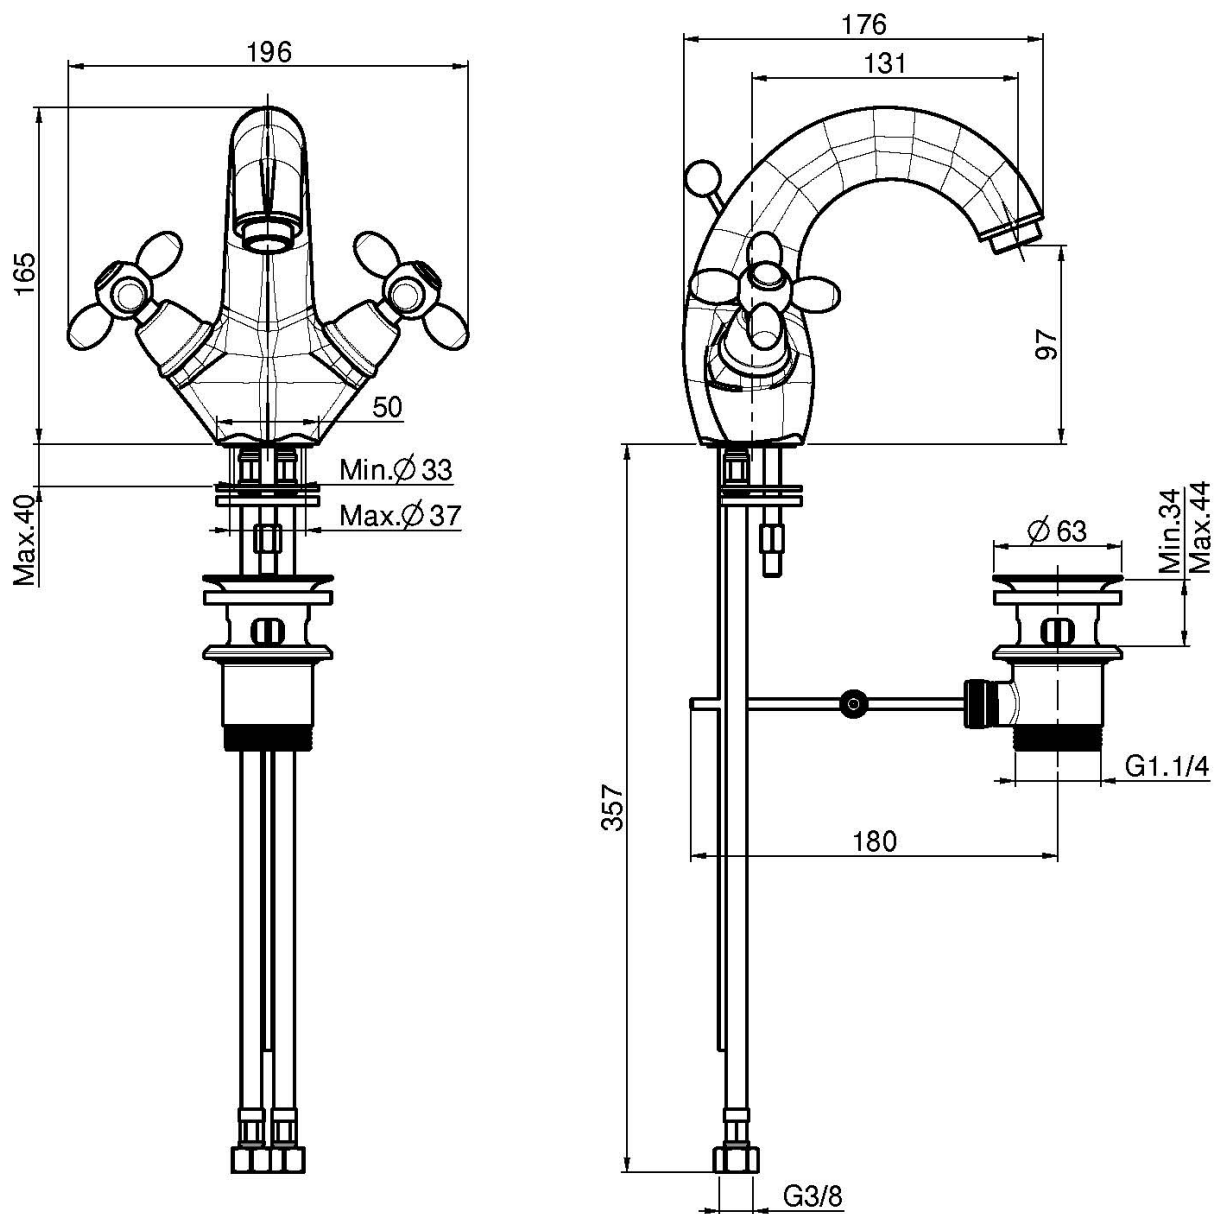

Code F5041

WASH BASIN MIXER

- n. 2 flexible hoses 370 mm
- Pop-up waste 1"1/4

Finishing

-  CHROM
CR
-  BRUSHED NICKEL
SN
-  GOLD
OR
-  BRUSHED GOLD
OS
-  OLD BRONZE
BR
-  ANTIQUE COPPER
RA

IMAGE

See the general sales conditions in our current pricelist