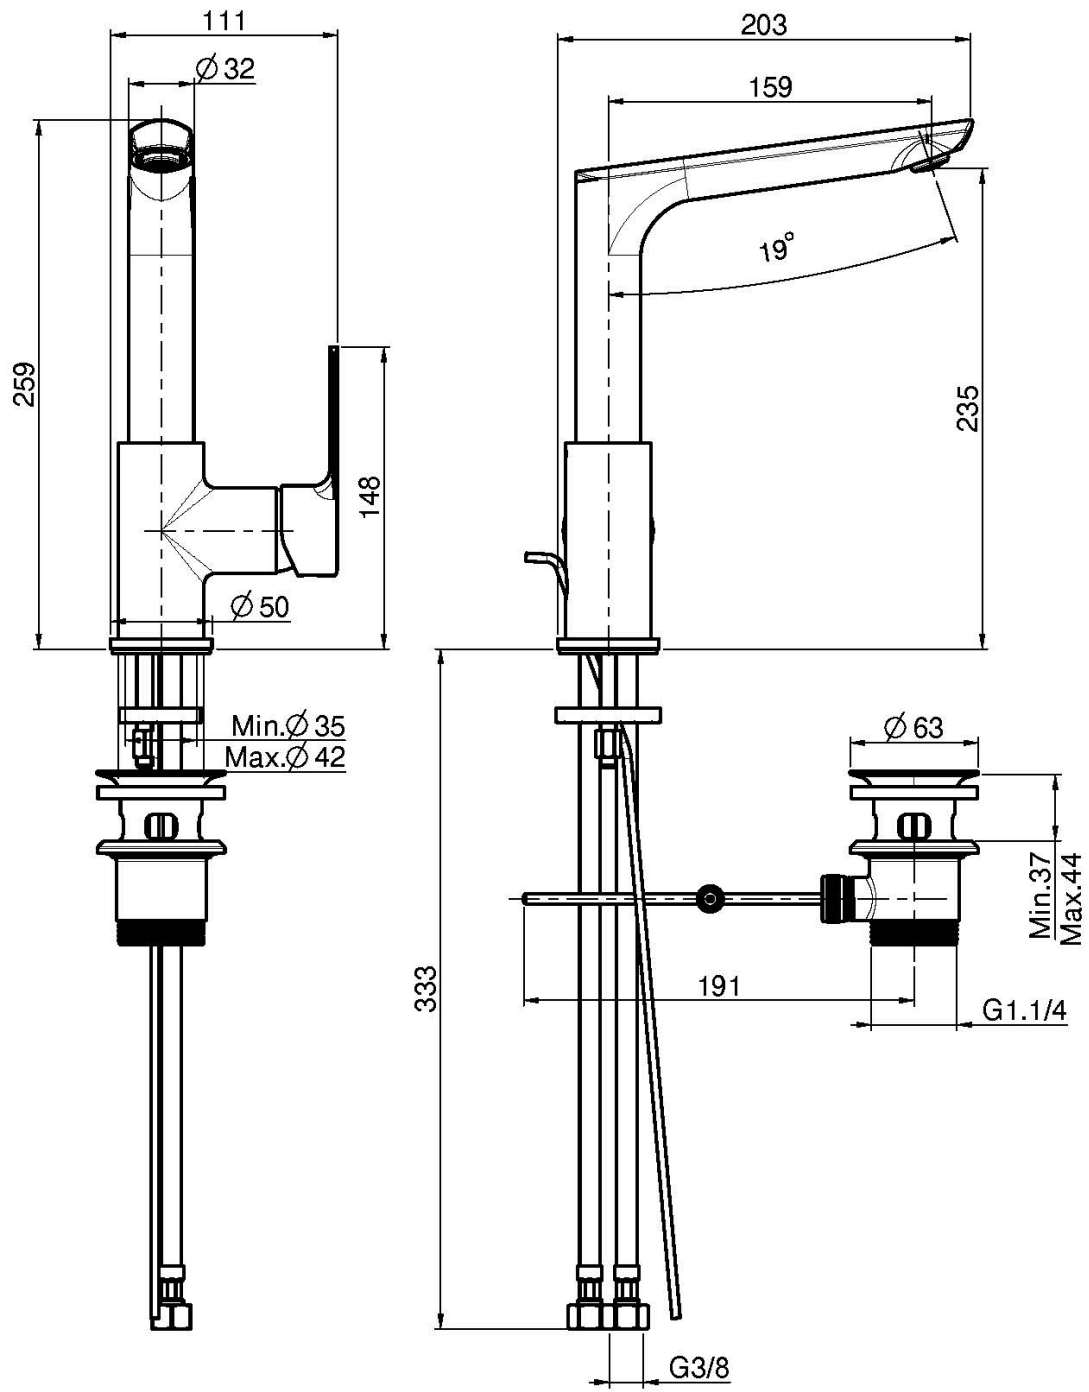

This drawing is the property of FIMA Carlo Frattini. Any complete or partial reproduction, or any transmission to third party without FIMA Carlo Frattini authorization is forbidden.