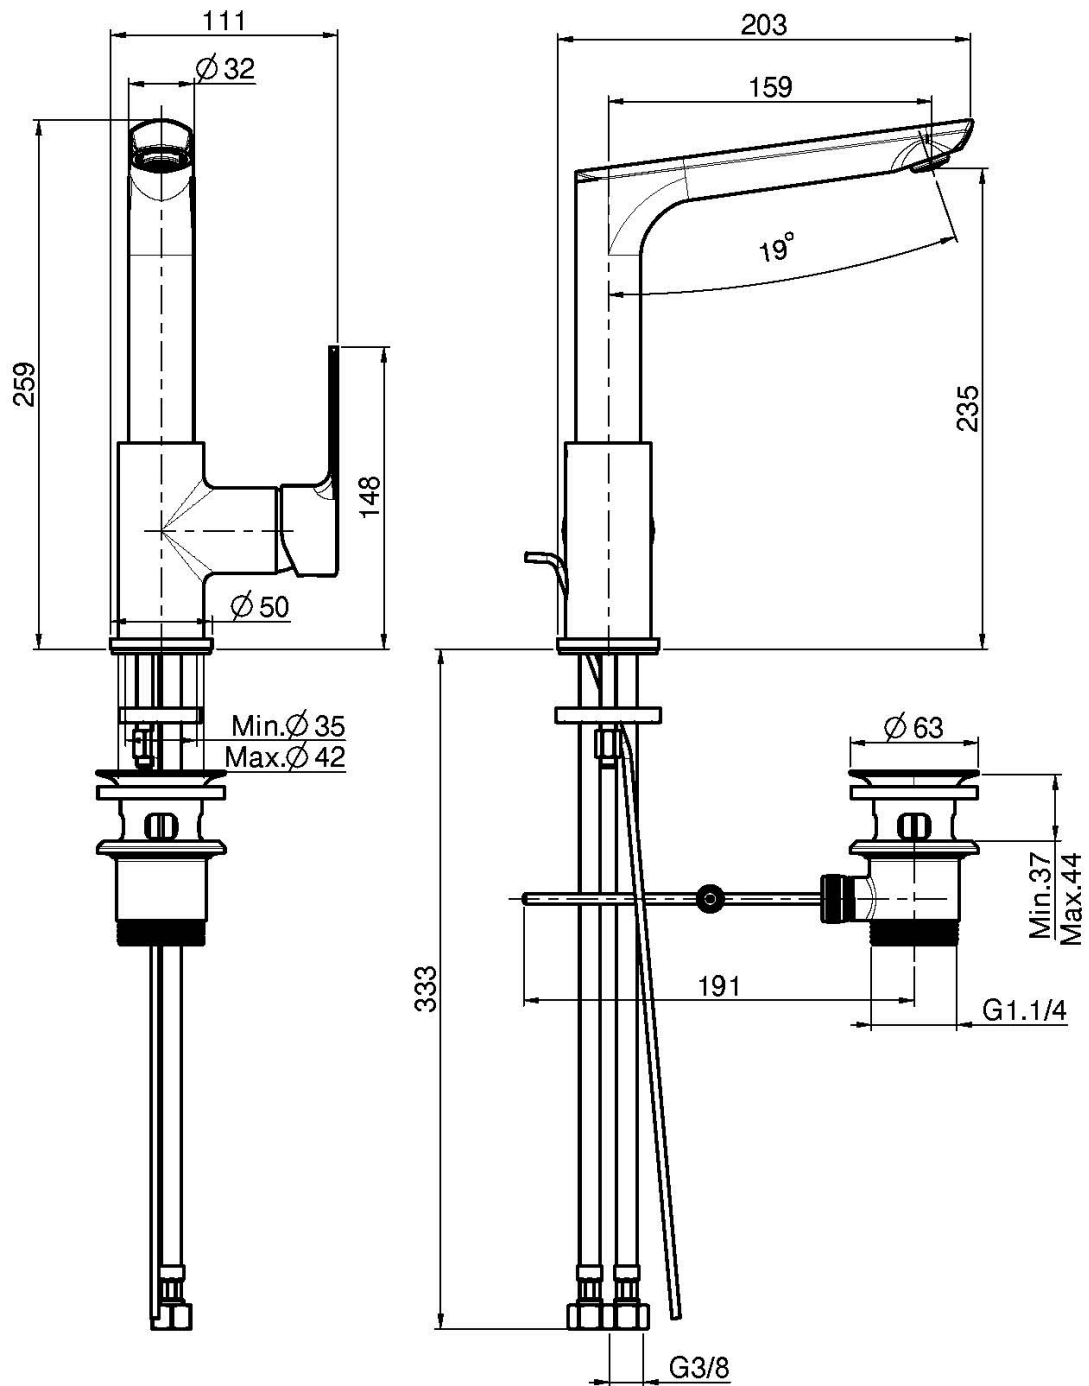

This drawing is the property of FIMA Carlo Frattini. Any complete or partial reproduction, or any transmission to third party without FIMA Carlo Frattini authorization is forbidden.