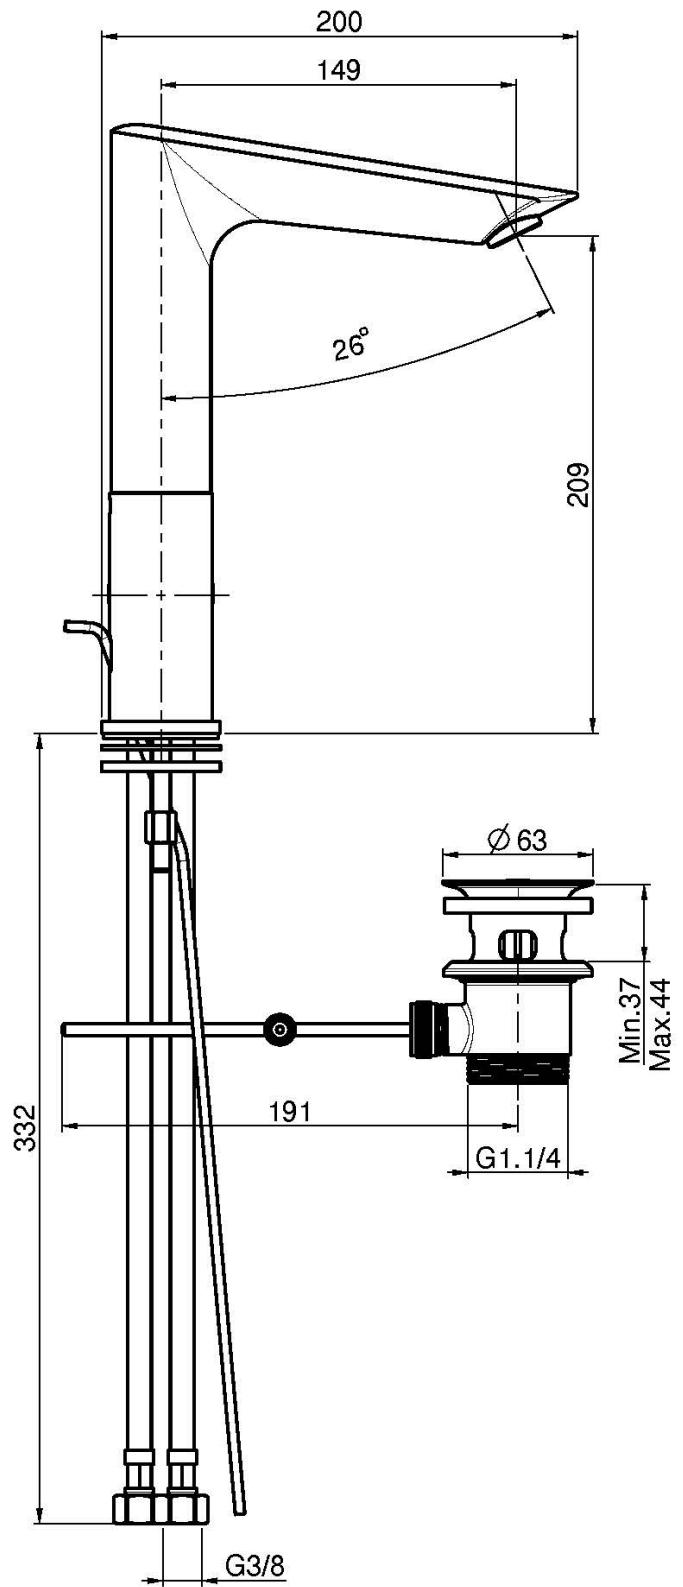

Code F3011F

WASH BASIN MIXER WITH CASTED SWIVEL SPOUT

- casted swivel spout
- n. 2 flexible hoses
- pop-up waste 1"1/4
- white and black finishes use click clack pop up waste
- **this product is available without waste (see page 18)**
- **this product is available with click clack pop-up waste (see page19)**

Finishing

 CHROM
CR

 WHITE MATT
BS

 BLACK MATT
NS

IMAGE

See the general sales conditions in our current pricelist

This drawing is the property of FIMA Carlo Frattini. Any complete or partial reproduction, or any transmission to third party without FIMA Carlo Frattini authorization is forbidden.