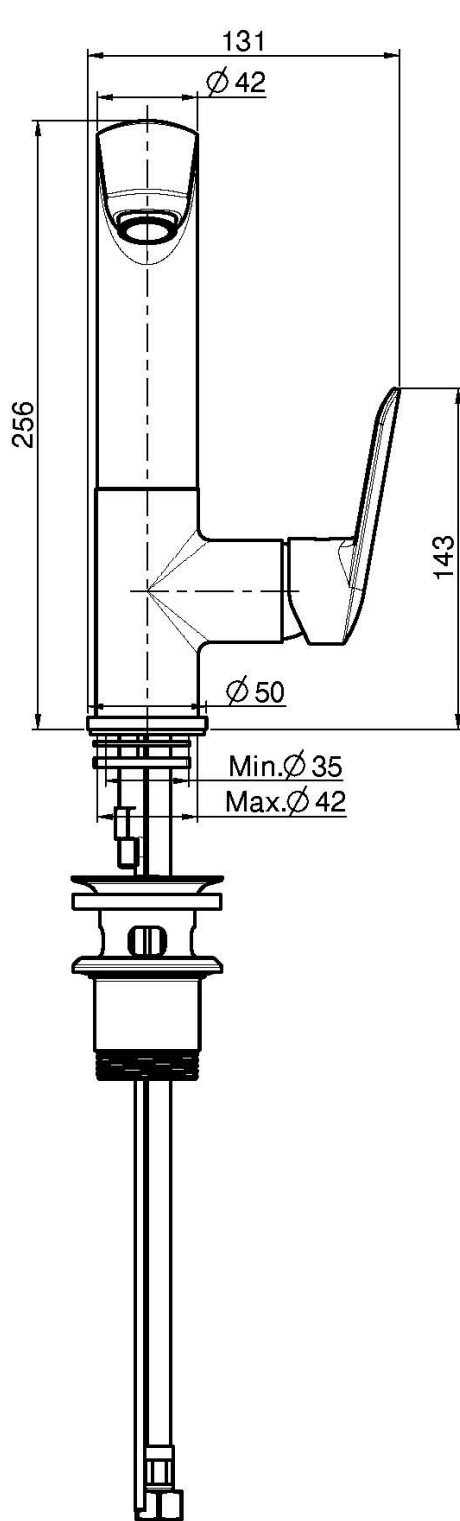

Code F3011F

WASH BASIN MIXER WITH CASTED SWIVEL SPOUT

- casted swivel spout
- n. 2 flexible hoses
- pop-up waste 1"1/4
- white and black finishes use click clack pop up waste
- **this product is available without waste (see page 18)**
- **this product is available with click clack pop-up waste (see page19)**

Finishing

 CHROM
CR

 WHITE MATT
BS

 BLACK MATT
NS

IMAGE

See the general sales conditions in our current pricelist

This drawing is the property of FIMA Carlo Frattini. Any complete or partial reproduction, or any transmission to third party without FIMA Carlo Frattini authorization is forbidden.