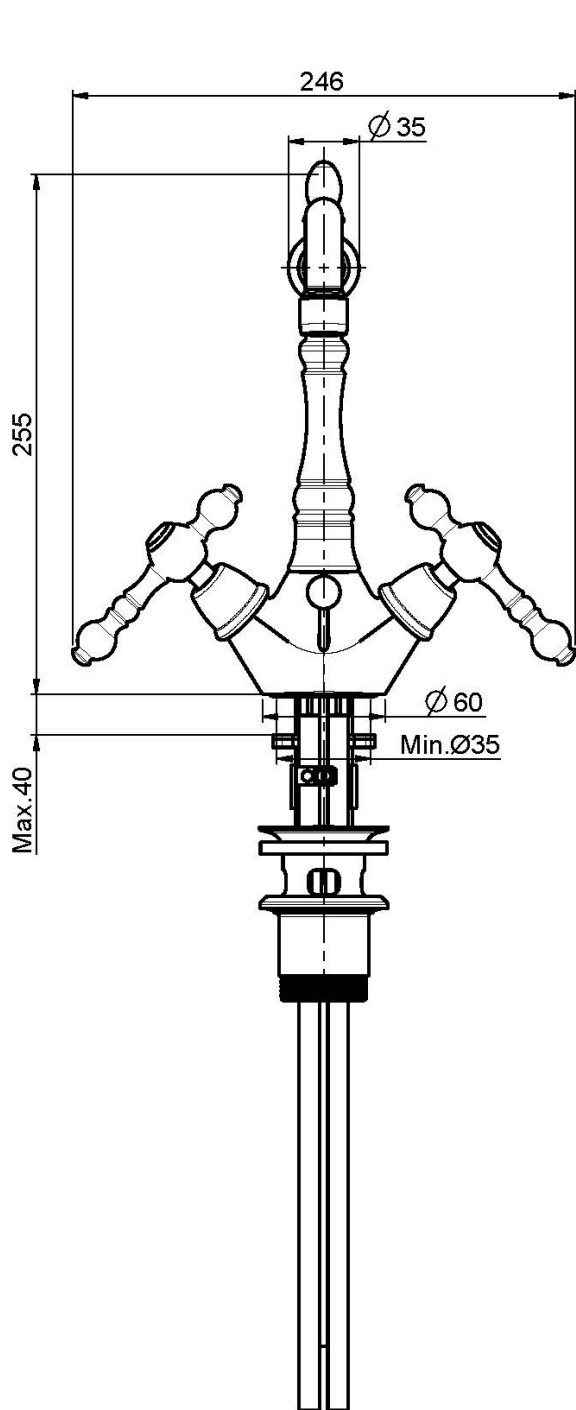

This drawing is the property of FIMA Carlo Frattini. Any complete or partial reproduction, or any transmission to third party without FIMA Carlo Frattini authorization is forbidden.