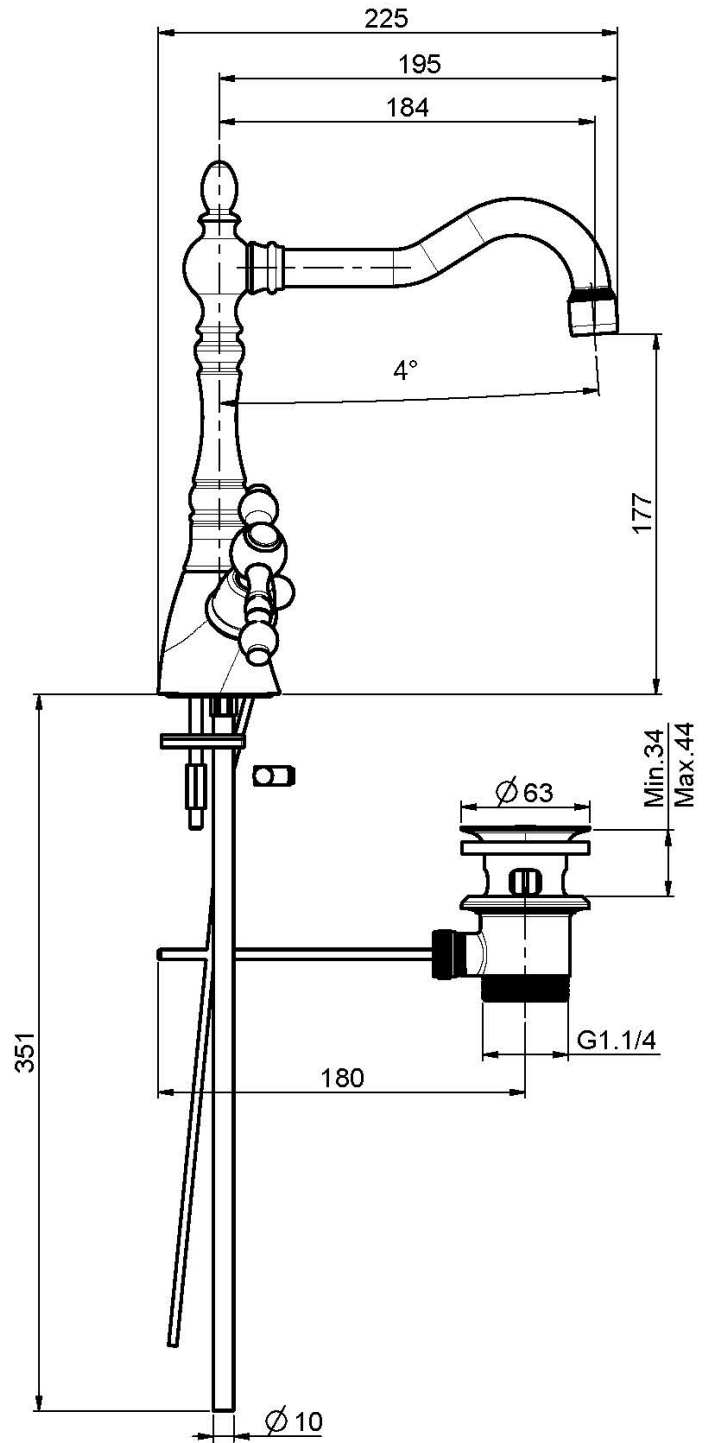

This drawing is the property of FIMA Carlo Frattini. Any complete or partial reproduction, or any transmission to third party without FIMA Carlo Frattini authorization is forbidden.