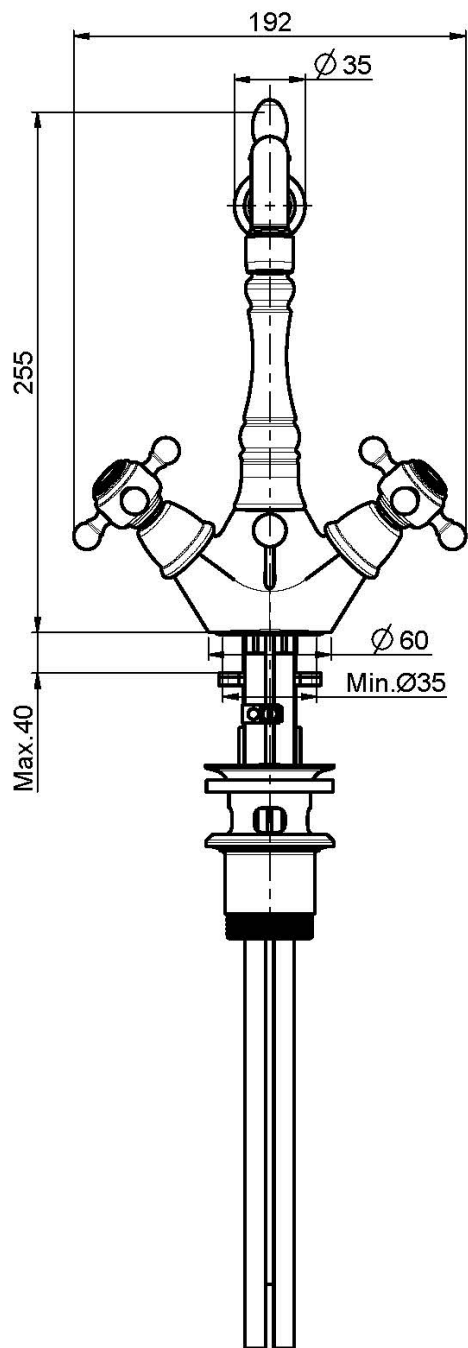

This drawing is the property of FIMA Carlo Frattini. Any complete or partial reproduction, or any transmission to third party without FIMA Carlo Frattini authorization is forbidden.