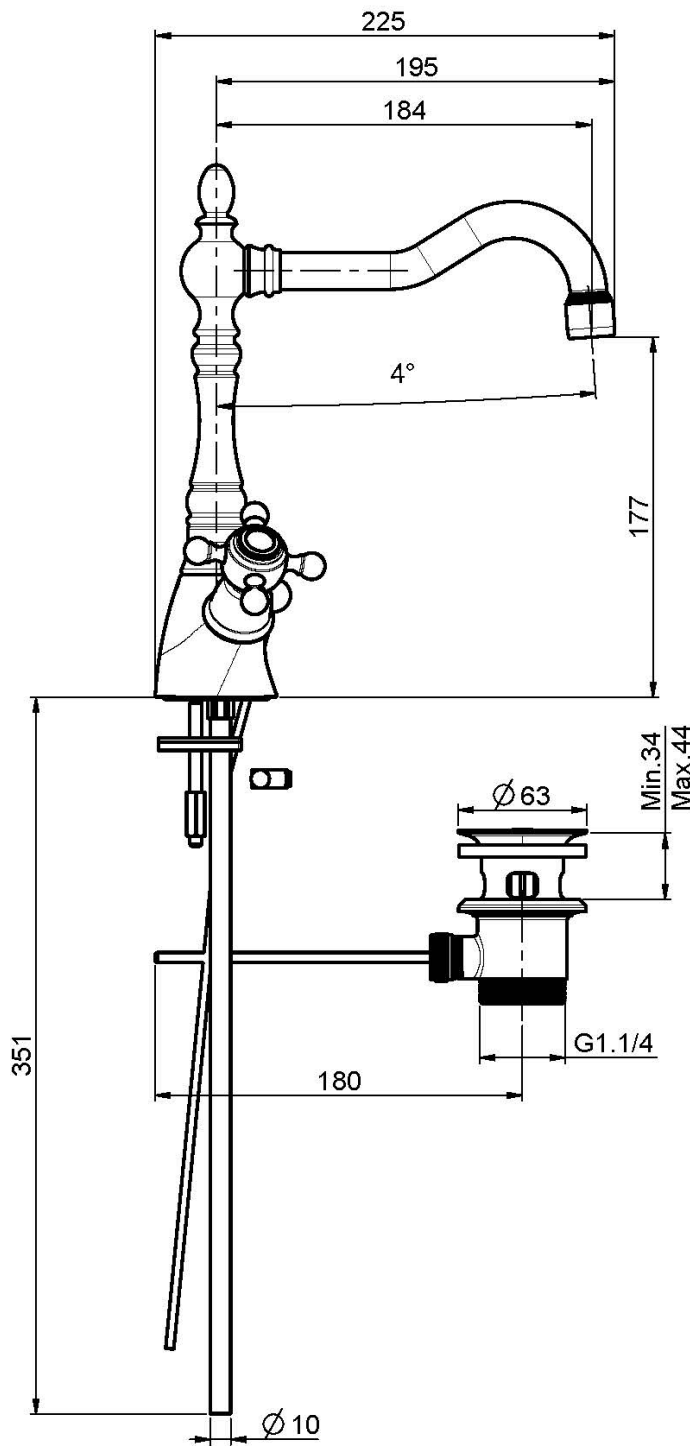

This drawing is the property of FIMA Carlo Frattini. Any complete or partial reproduction, or any transmission to third party without FIMA Carlo Frattini authorization is forbidden.