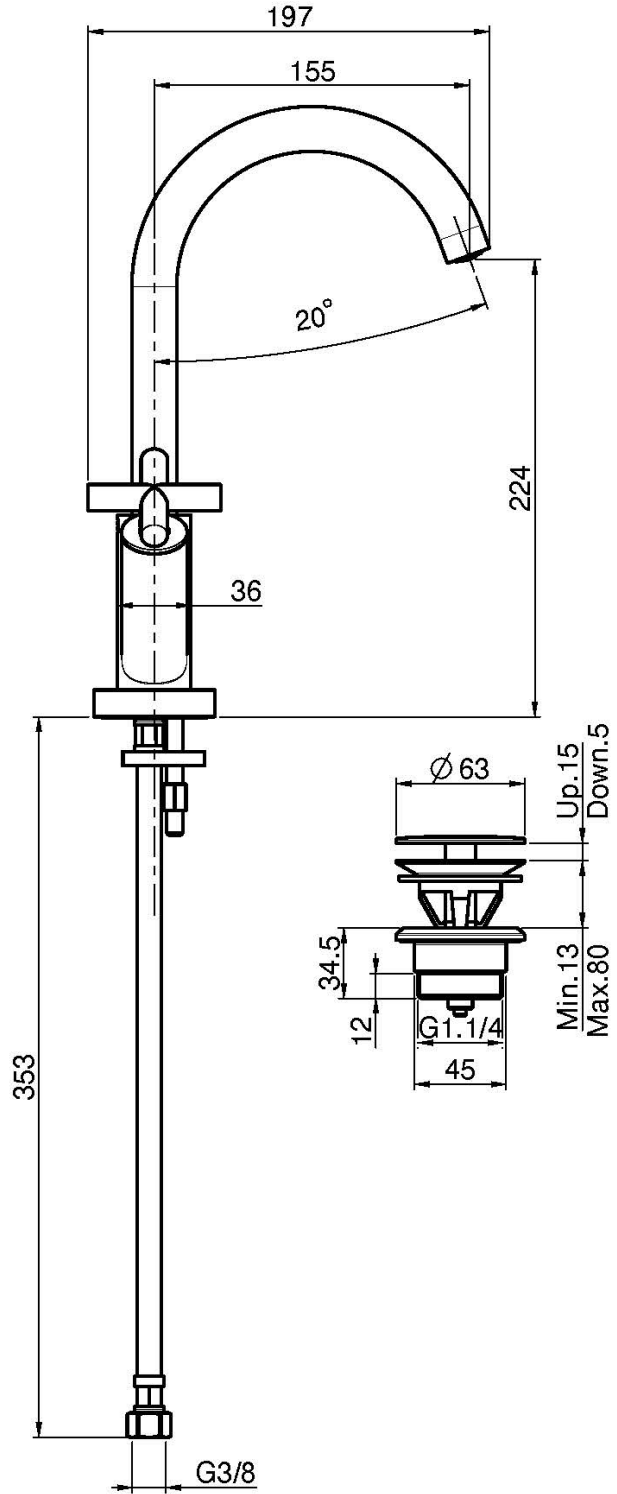

This drawing is the property of FIMA Carlo Frattini. Any complete or partial reproduction, or any transmission to third party without FIMA Carlo Frattini authorization is forbidden.