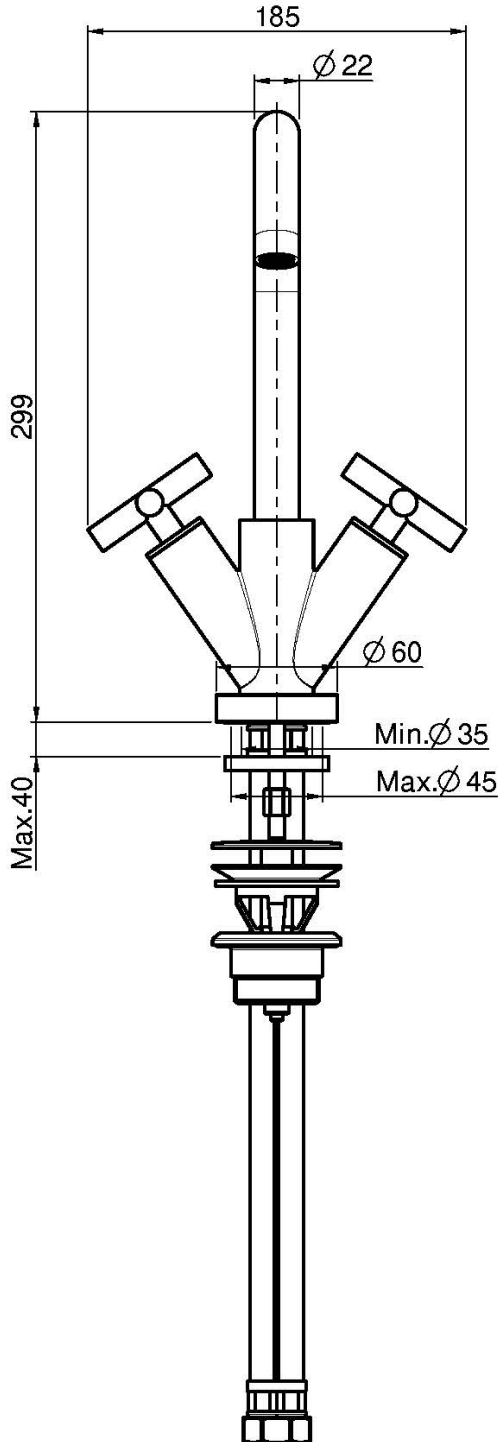

This drawing is the property of FIMA Carlo Frattini. Any complete or partial reproduction, or any transmission to third party without FIMA Carlo Frattini authorization is forbidden.