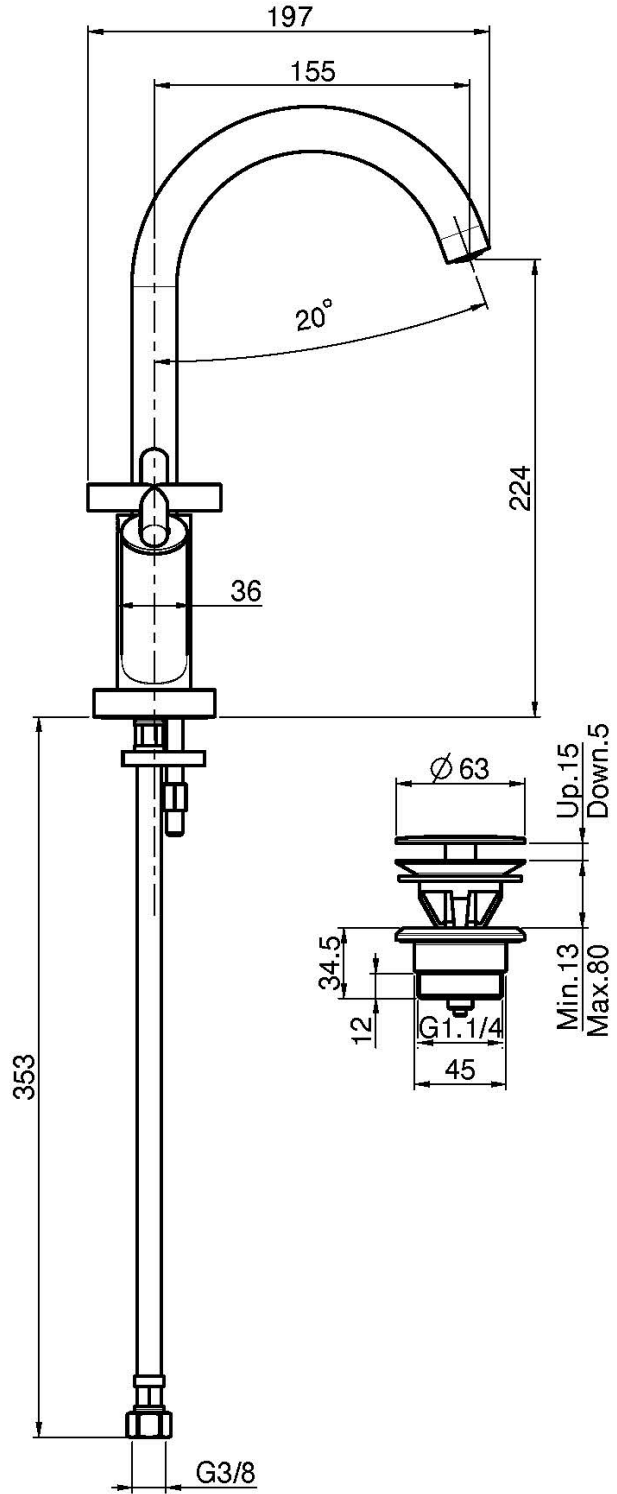

Code F5311W

WASH BASIN MIXER WITH SWIVEL SPOUT

- n. 2 flexible hoses
- swivel spout
- 1"1/4 brass click clack waste

IMAGE

Finishing

 CHROM
CR

 HL

 HS

 BRUSHED NICKEL
SN

 BLACK CHROME
CN

 BRUSHED BLACK CHROME
CS

 WHITE MATT
BS

 BLACK MATT
NS

See the general sales conditions in our current pricelist

This drawing is the property of FIMA Carlo Frattini. Any complete or partial reproduction, or any transmission to third party without FIMA Carlo Frattini authorization is forbidden.