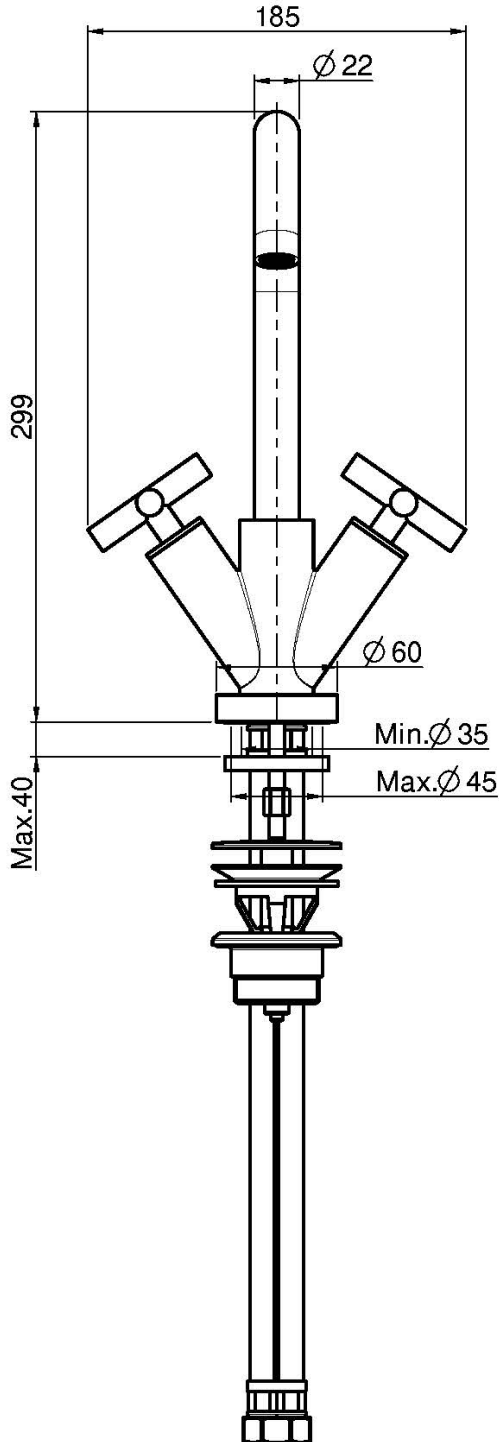

Code F5311W

WASH BASIN MIXER WITH SWIVEL SPOUT

- n. 2 flexible hoses
- swivel spout
- 1"1/4 brass click clack waste

IMAGE

Finishing

 CHROM
CR

 HL

 HS

 BRUSHED NICKEL
SN

 BLACK CHROME
CN

 BRUSHED BLACK CHROME
CS

 WHITE MATT
BS

 BLACK MATT
NS

See the general sales conditions in our current pricelist

This drawing is the property of FIMA Carlo Frattini. Any complete or partial reproduction, or any transmission to third party without FIMA Carlo Frattini authorization is forbidden.