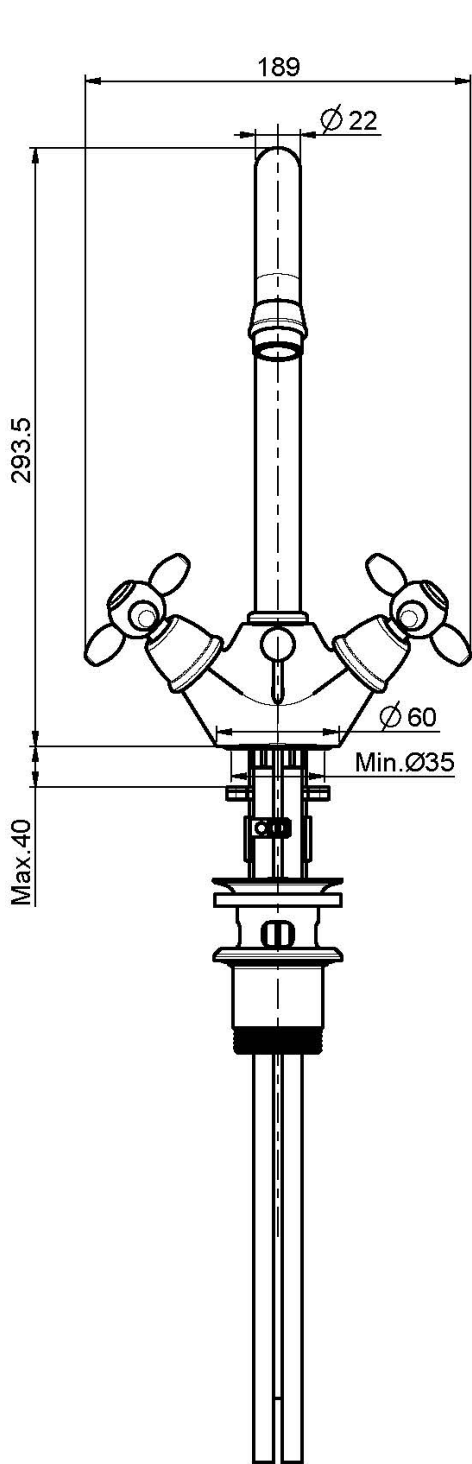

This drawing is the property of FIMA Carlo Frattini. Any complete or partial reproduction, or any transmission to third party without FIMA Carlo Frattini authorization is forbidden.