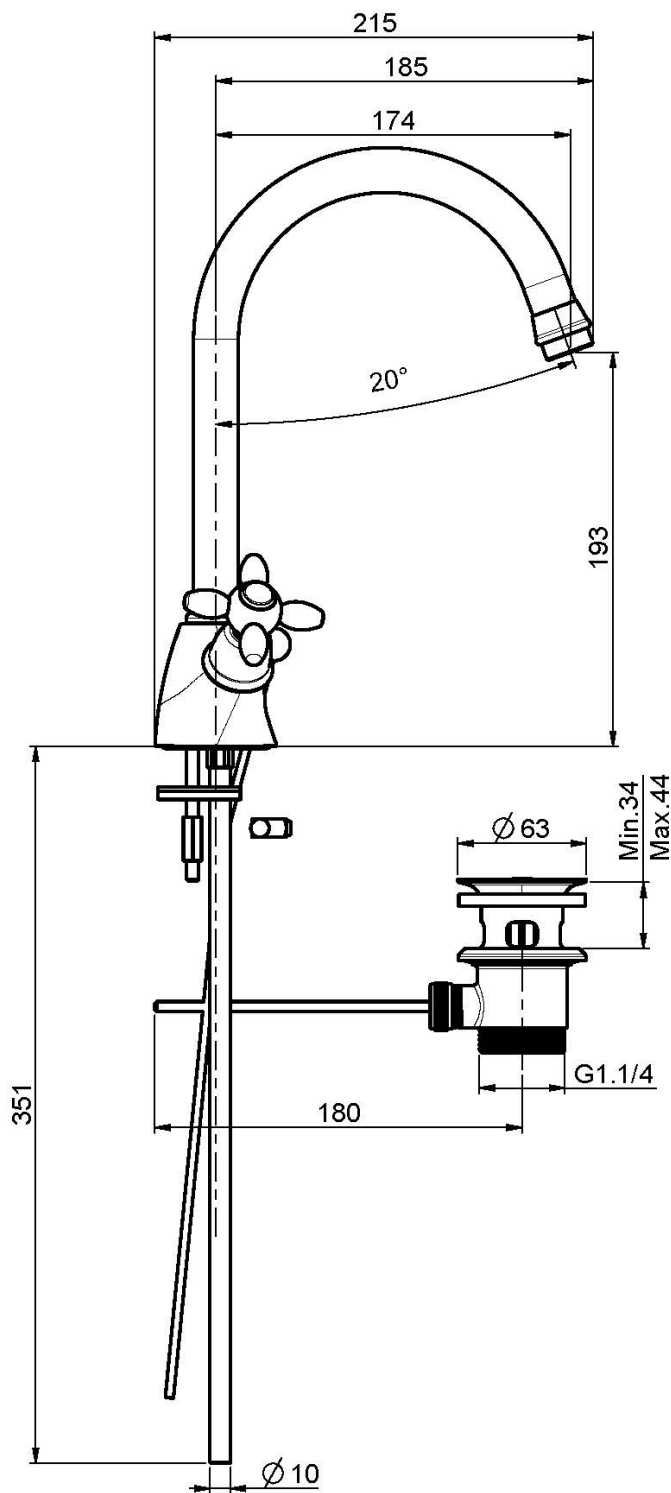

This drawing is the property of FIMA Carlo Frattini. Any complete or partial reproduction, or any transmission to third party without FIMA Carlo Frattini authorization is forbidden.