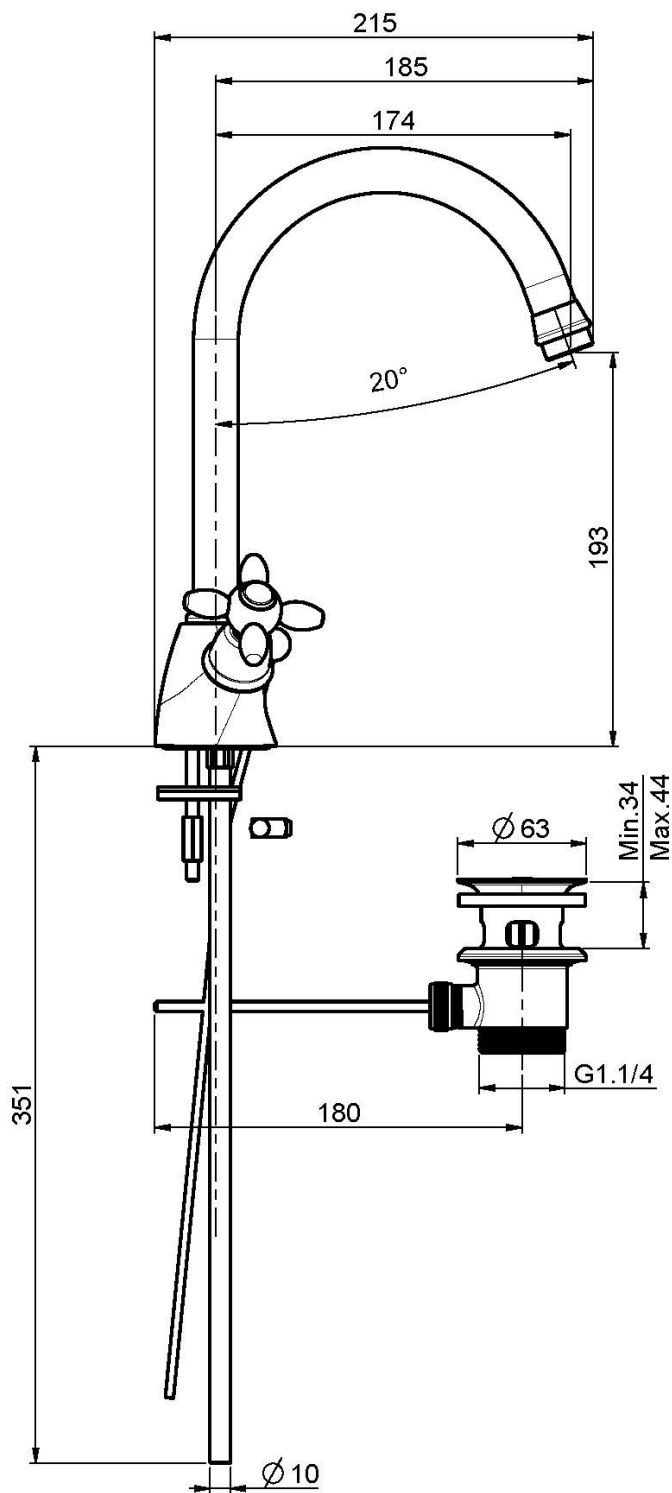

This drawing is the property of FIMA Carlo Frattini. Any complete or partial reproduction, or any transmission to third party without FIMA Carlo Frattini authorization is forbidden.