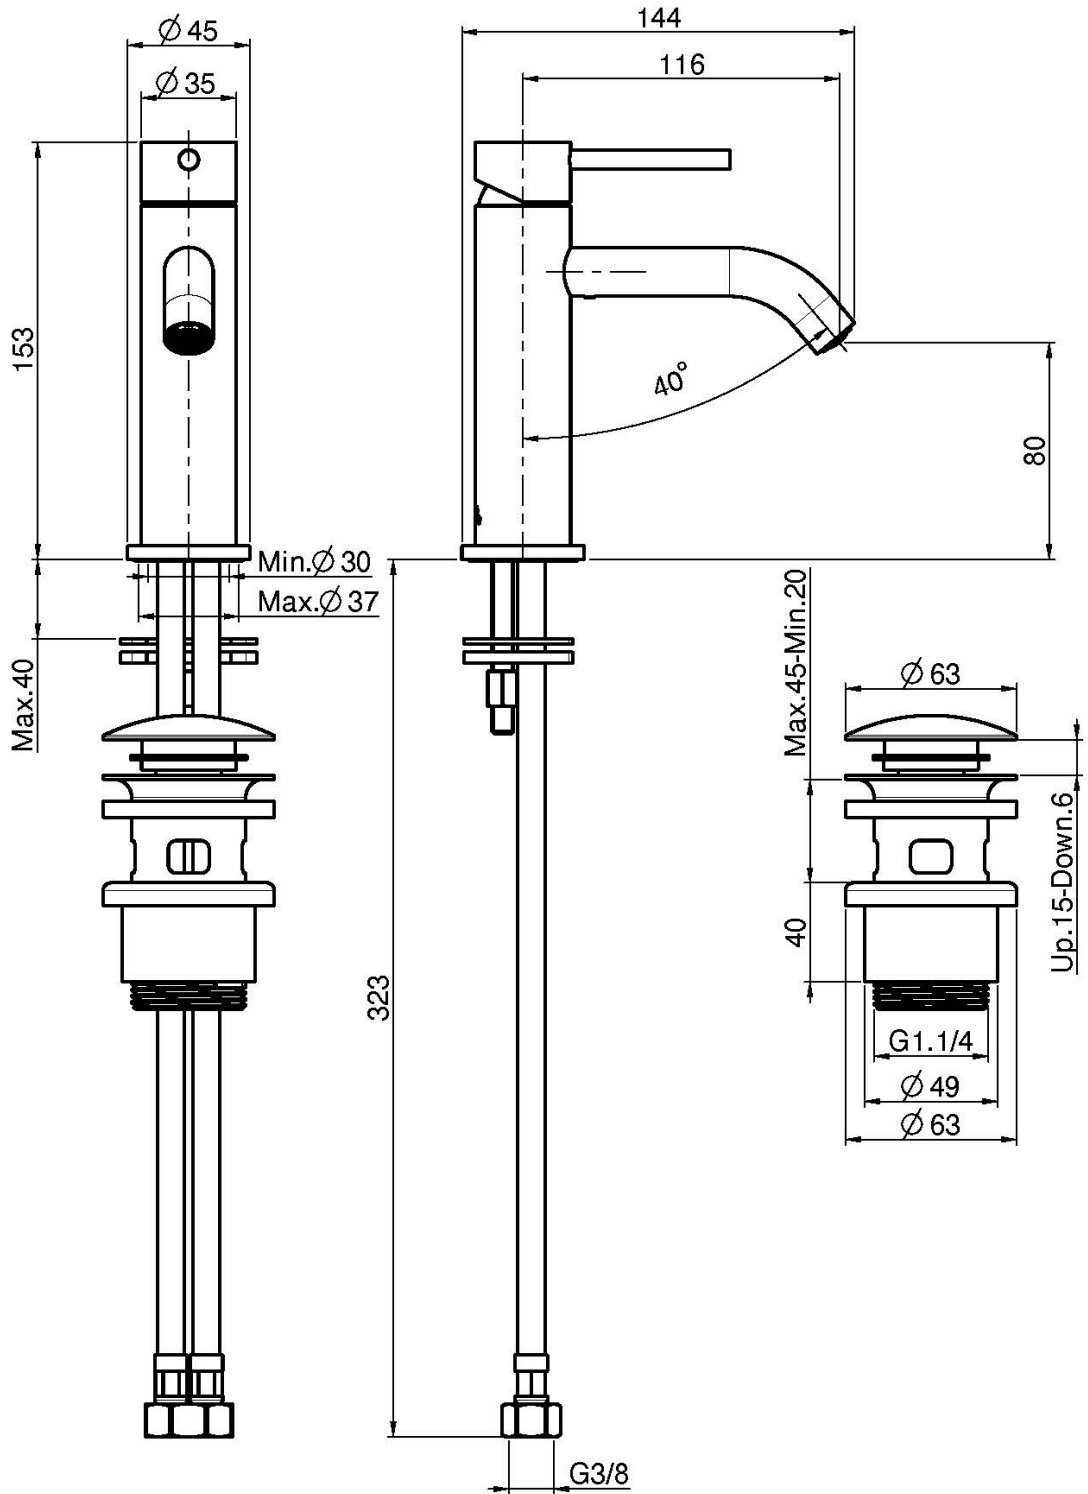

Code F3071

### WASH BASIN MIXER XS

- n. 2 flexible hoses
- 1"1/4 stainless steel click clack pop-up waste

Finishing

 INOX  
INOX

IMAGE

See the general sales conditions in our current pricelist

This drawing is the property of FIMA Carlo Frattini. Any complete or partial reproduction, or any transmission to third party without FIMA Carlo Frattini authorization is forbidden.