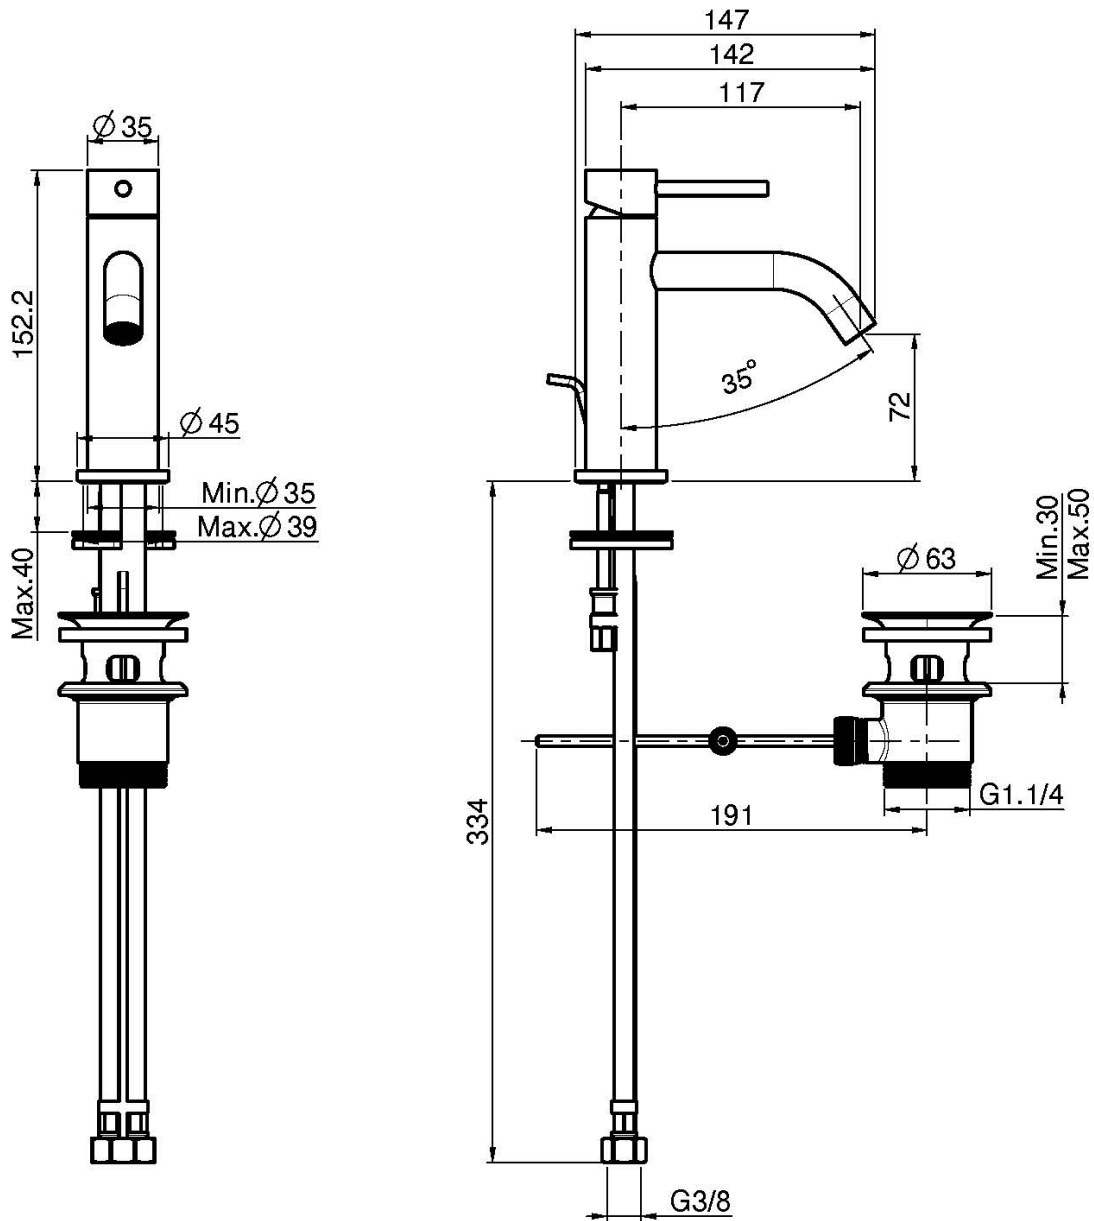

This drawing is the property of FIMA Carlo Frattini. Any complete or partial reproduction, or any transmission to third party without FIMA Carlo Frattini authorization is forbidden.