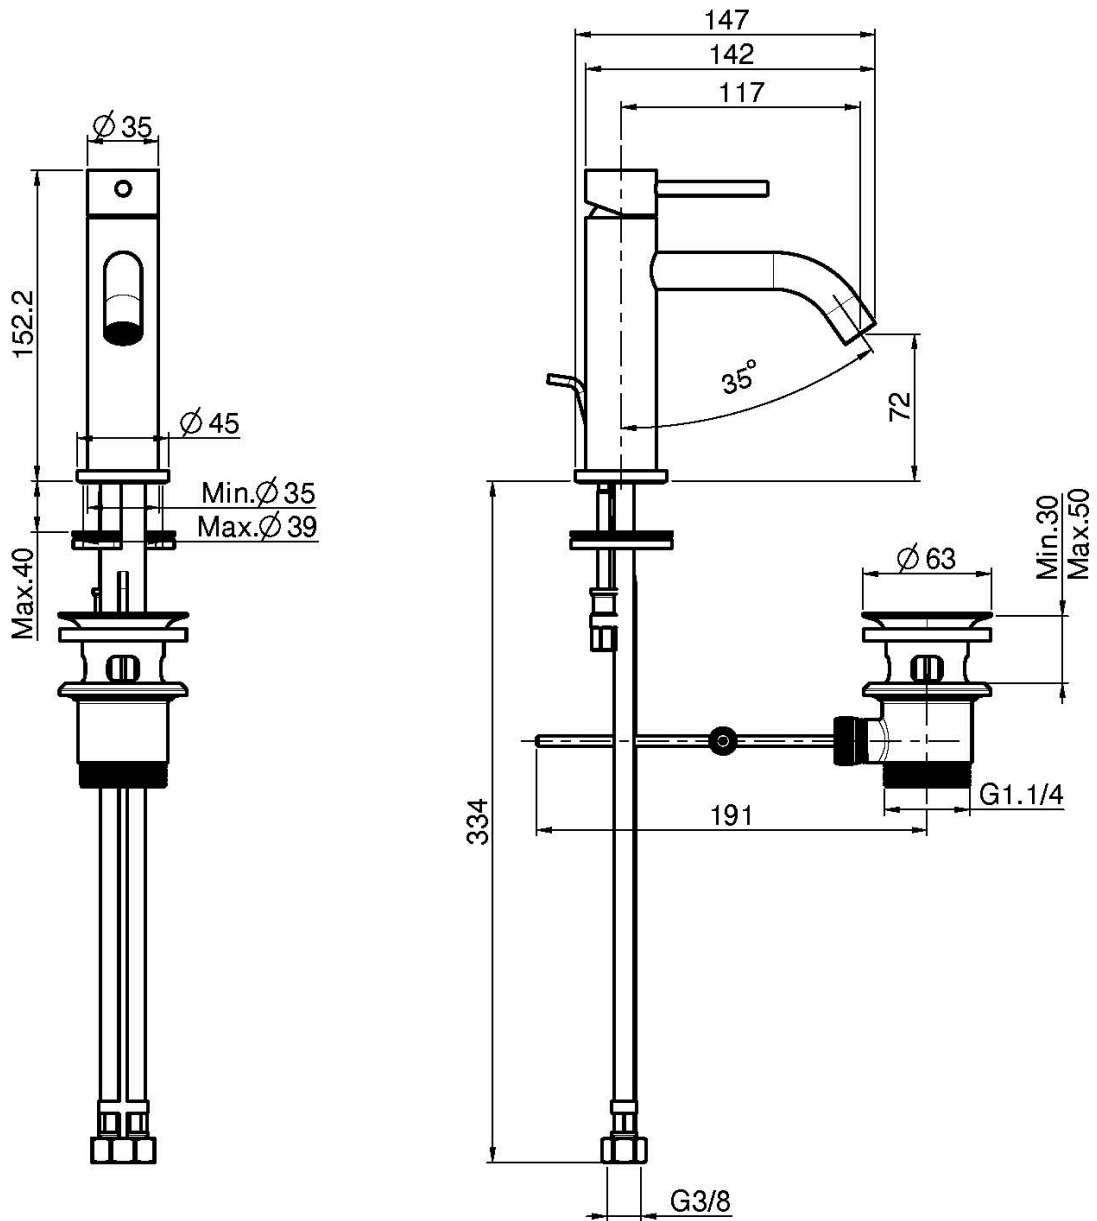

This drawing is the property of FIMA Carlo Frattini. Any complete or partial reproduction, or any transmission to third party without FIMA Carlo Frattini authorization is forbidden.