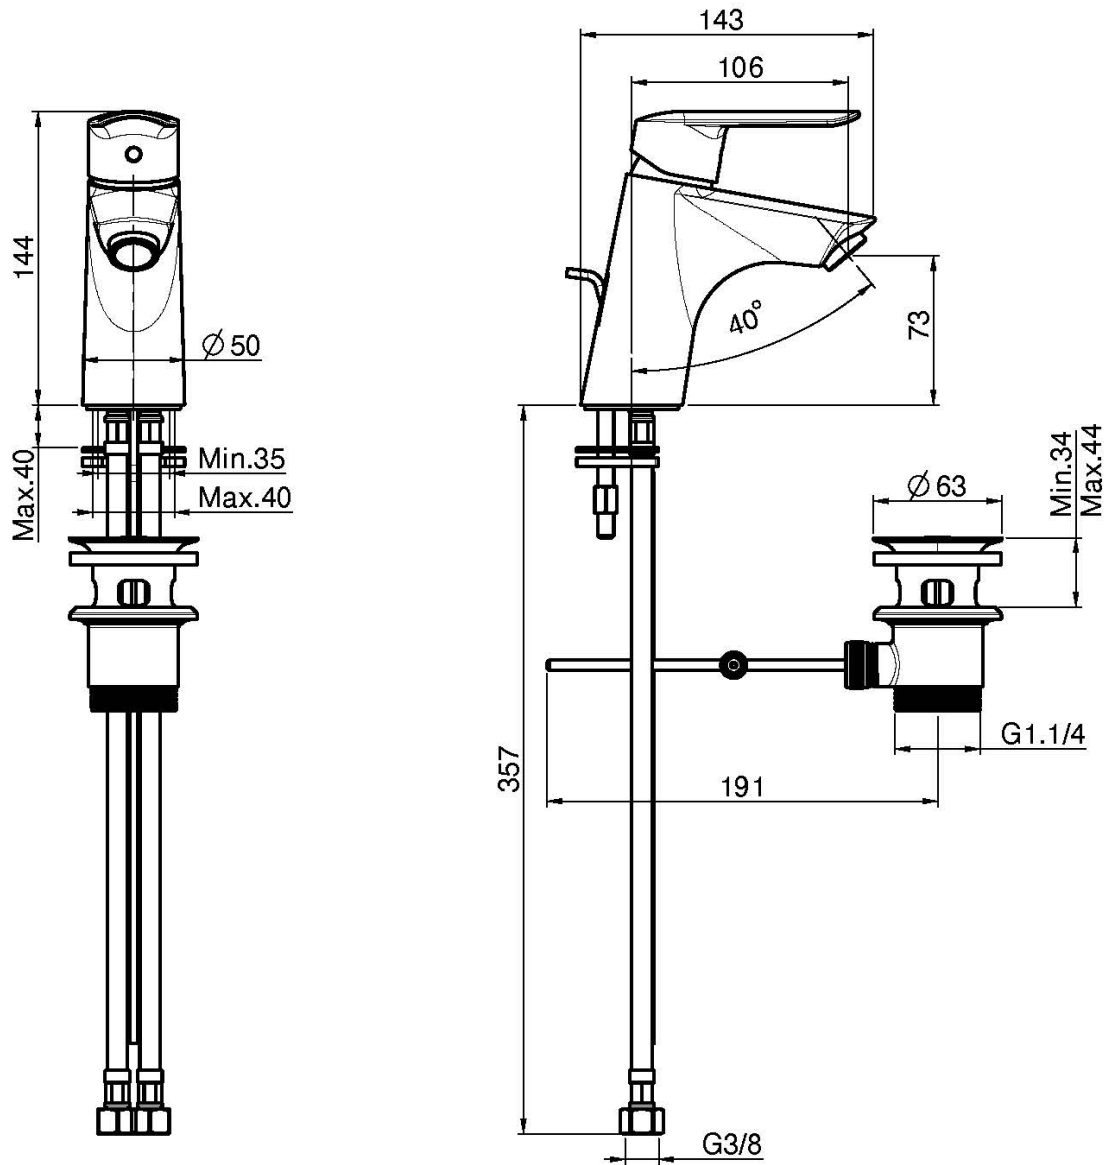

This drawing is the property of FIMA Carlo Frattini. Any complete or partial reproduction, or any transmission to third party without FIMA Carlo Frattini authorization is forbidden.