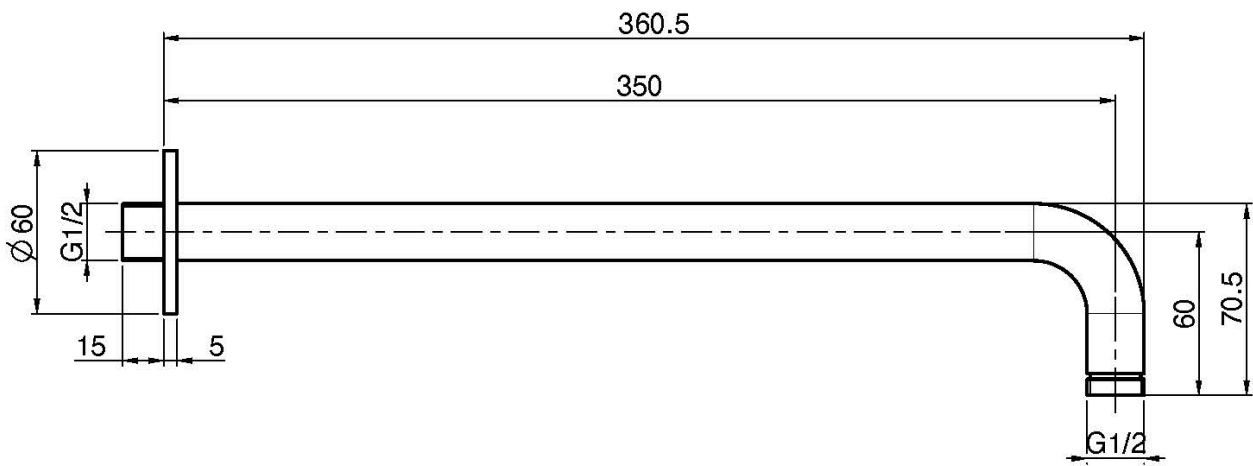

Codigo F2945

**BRAZO A PARED PARA ROCIADOR 350 MM
- 1/2"**

Finiture

 INOX
INOX

IMAGEN

Consulte las condiciones generales de venta en nuestra lista
de precios aplicable

This drawing is the property of FIMA Carlo Frattini. Any complete or partial reproduction, or any transmission to third party without FIMA Carlo Frattini authorization is forbidden.