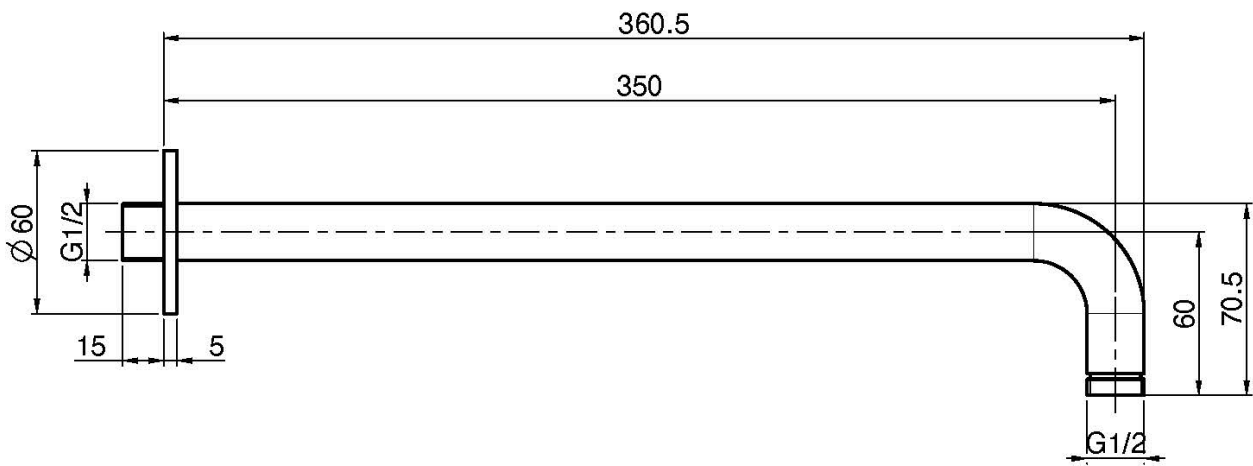

Codigo F2945

**BRAZO A PARED PARA ROCIADOR 350 MM
- 1/2"**

Finiture

IMAGEN

Consulte las condiciones generales de venta en nuestra lista
de precios aplicable

This drawing is the property of FIMA Carlo Frattini. Any complete or partial reproduction, or any transmission to third party without FIMA Carlo Frattini authorization is forbidden.