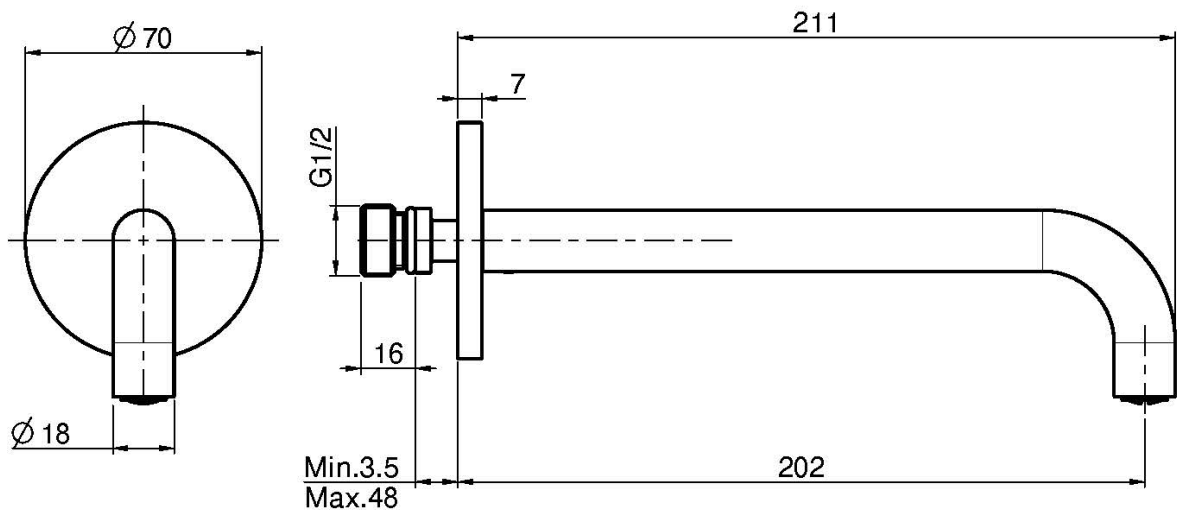

## CAÑO MURAL LAVABO

- caño 202 mm
- rosca 1/2"

Finiture

 INOX  
INOX

IMAGEN

Consulte las condiciones generales de venta en nuestra lista  
de precios aplicable

This drawing is the property of FIMA Carlo Frattini. Any complete or partial reproduction, or any transmission to third party without FIMA Carlo Frattini authorization is forbidden.