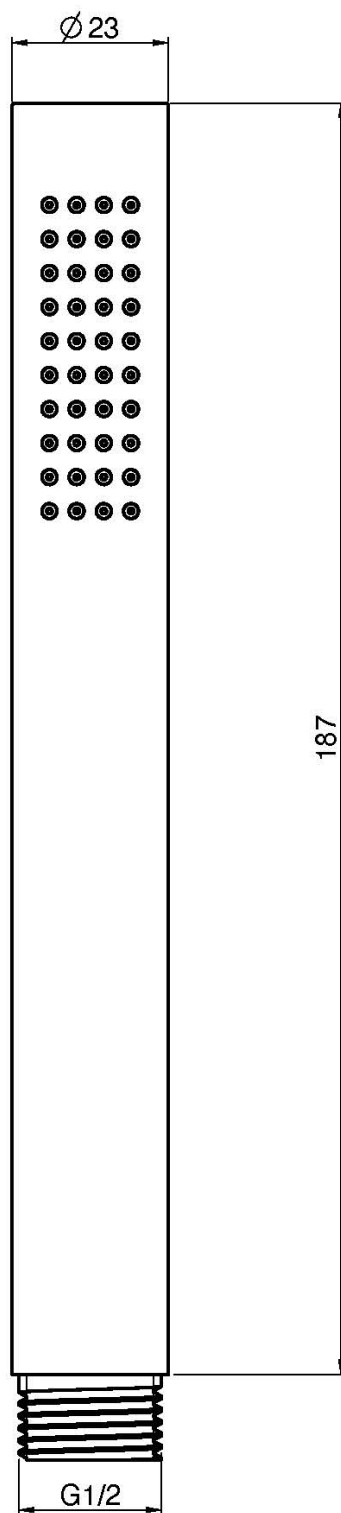

Codigo F2956

DUCHA DE ACERO INOXIDABLE

Finiture

 INOX
INOX

IMAGEN

Consulte las condiciones generales de venta en nuestra lista
de precios aplicable

This drawing is the property of FIMA Carlo Frattini. Any complete or partial reproduction, or any transmission to third party without FIMA Carlo Frattini authorization is forbidden.