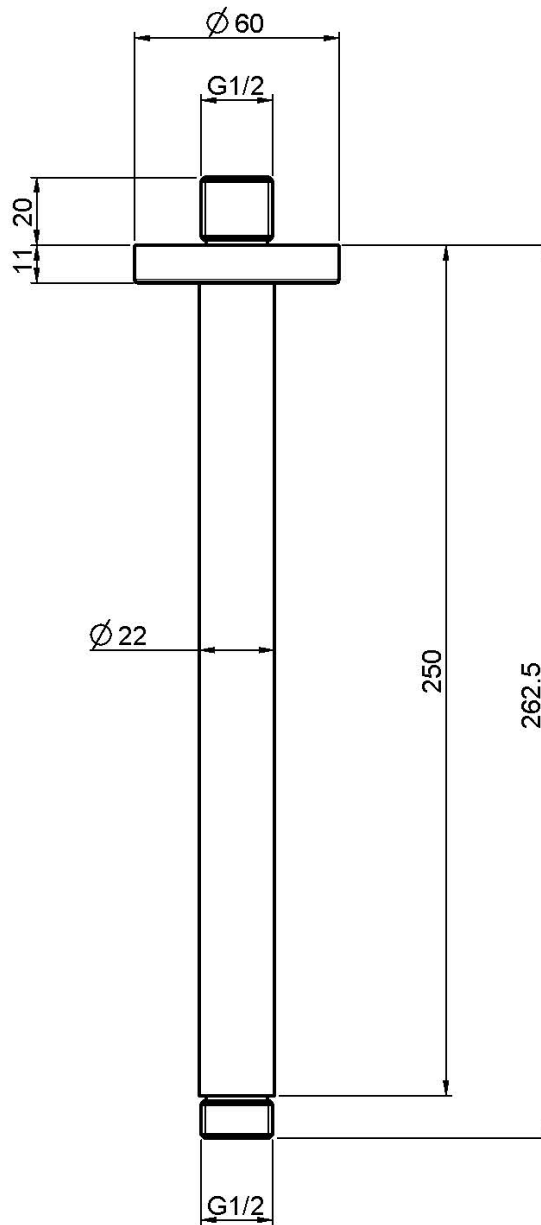

Codigo F2946

TOMA DE AGUA A TECHO MM. 250 - 1/2"

Finiture

 INOX
INOX

IMAGEN

Consulte las condiciones generales de venta en nuestra lista
de precios aplicable

This drawing is the property of FIMA Carlo Frattini. Any complete or partial reproduction, or any transmission to third party without FIMA Carlo Frattini authorization is forbidden.