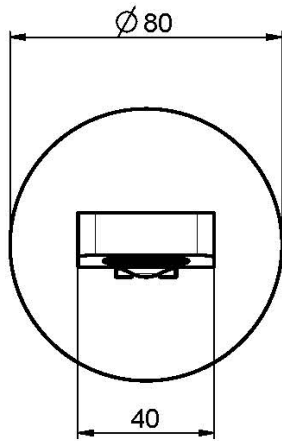

Code F2418

BEC MURAL BAIGNOIRE

- bec 201 mm
- filetage 1/2"

Finitions

 CHROMÉ
CR

IMAGE

Voir les conditions générales de vente dans notre tarif en
vigueur

This drawing is the property of FIMA Carlo Frattini. Any complete or partial reproduction, or any transmission to third party without FIMA Carlo Frattini authorization is forbidden.