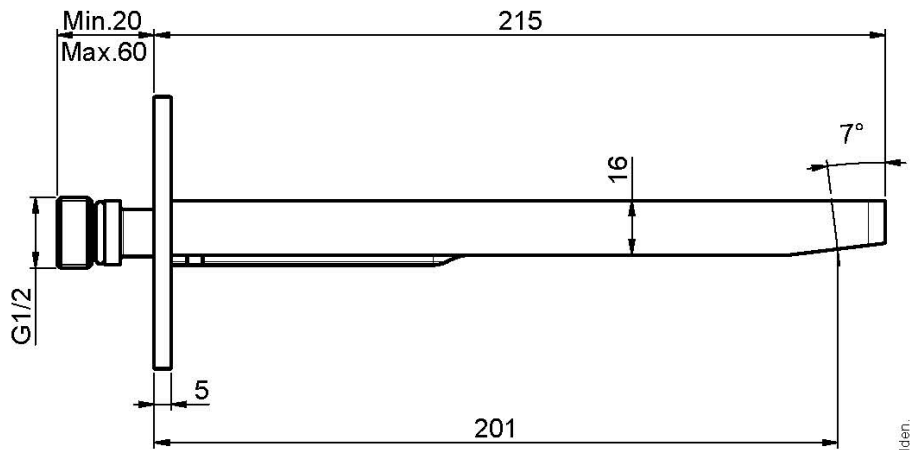

Code F2418

BEC MURAL BAIGNOIRE

- bec 201 mm
- filetage 1/2"

Finitions

 CHROMÉ
CR

IMAGE

Voir les conditions générales de vente dans notre tarif en
vigueur

This drawing is the property of FIMA Carlo Frattini. Any complete or partial reproduction, or any transmission to third party without FIMA Carlo Frattini authorization is forbidden.