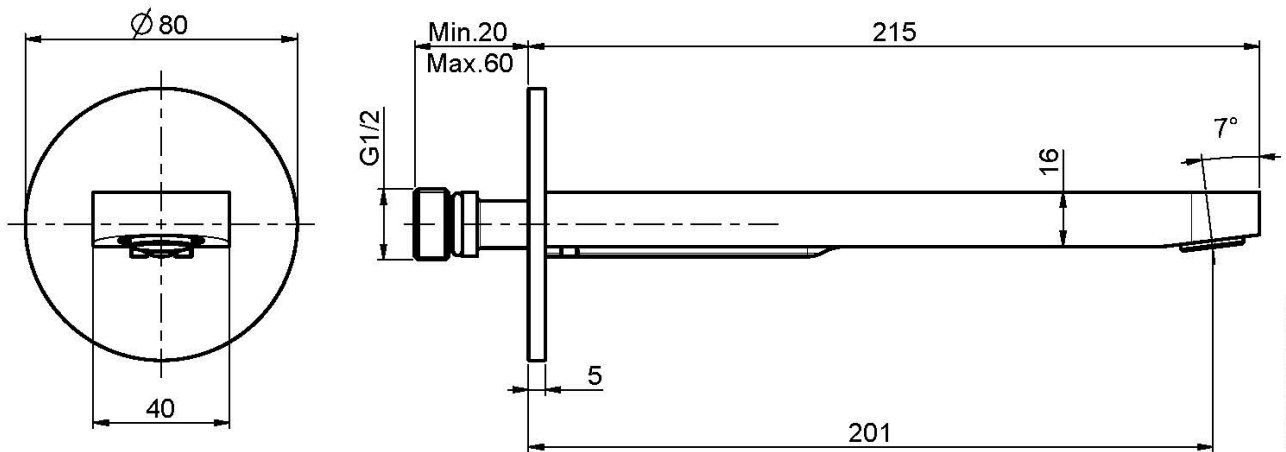

This drawing is the property of FIMA Carlo Frattini. Any complete or partial reproduction, or any transmission to third party without FIMA Carlo Frattini authorization is forbidden.