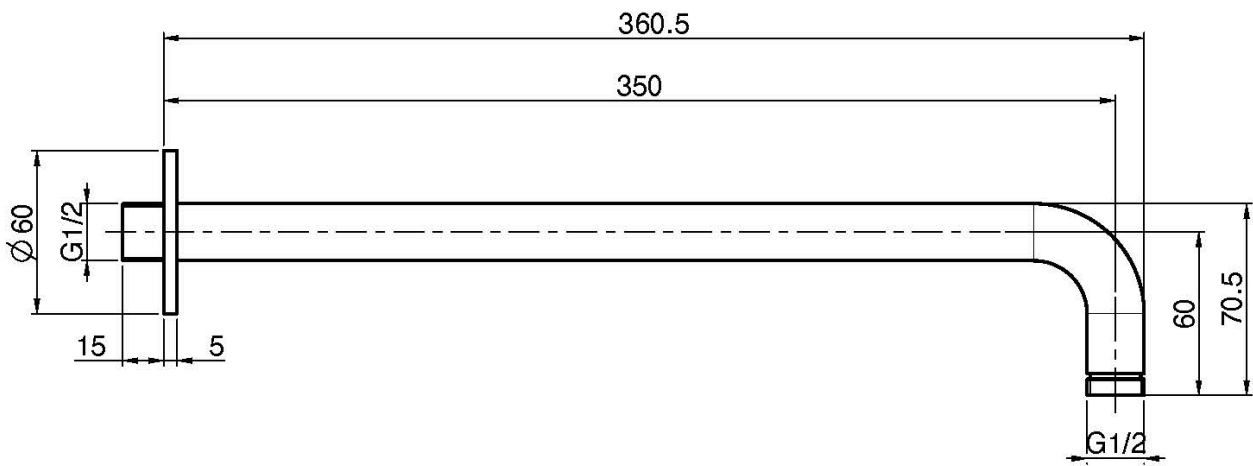

Code F2945

**BRAS MURAL, 350 MM - 1/2"**

Finitions

 INOX  
INOX

IMAGE

Voir les conditions générales de vente dans notre tarif en  
vigueur

This drawing is the property of FIMA Carlo Frattini. Any complete or partial reproduction, or any transmission to third party without FIMA Carlo Frattini authorization is forbidden.