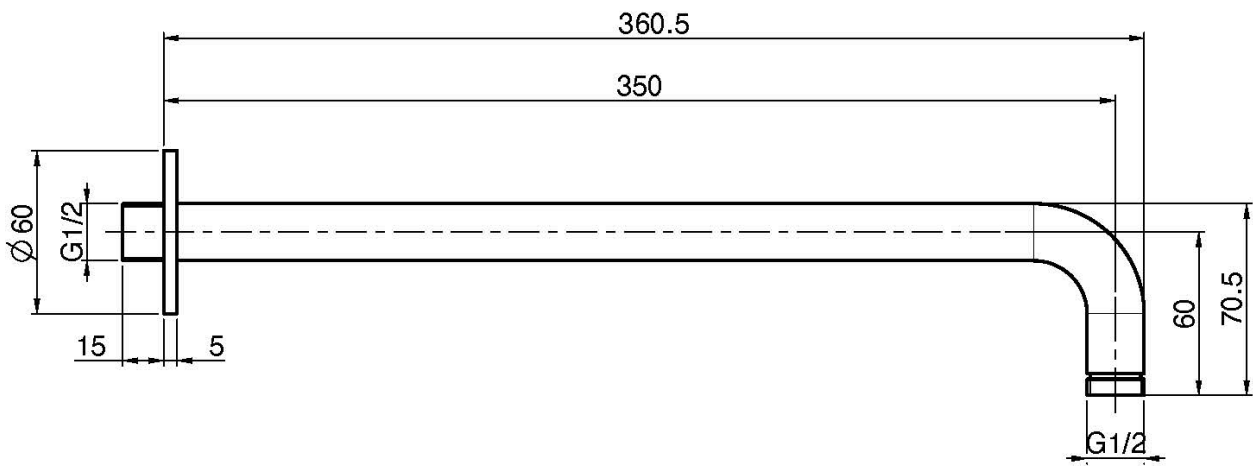

Code F2945

BRAS MURAL, 350 MM - 1/2"

Finitions

 INOX
INOX

IMAGE

Voir les conditions générales de vente dans notre tarif en
vigueur

This drawing is the property of FIMA Carlo Frattini. Any complete or partial reproduction, or any transmission to third party without FIMA Carlo Frattini authorization is forbidden.