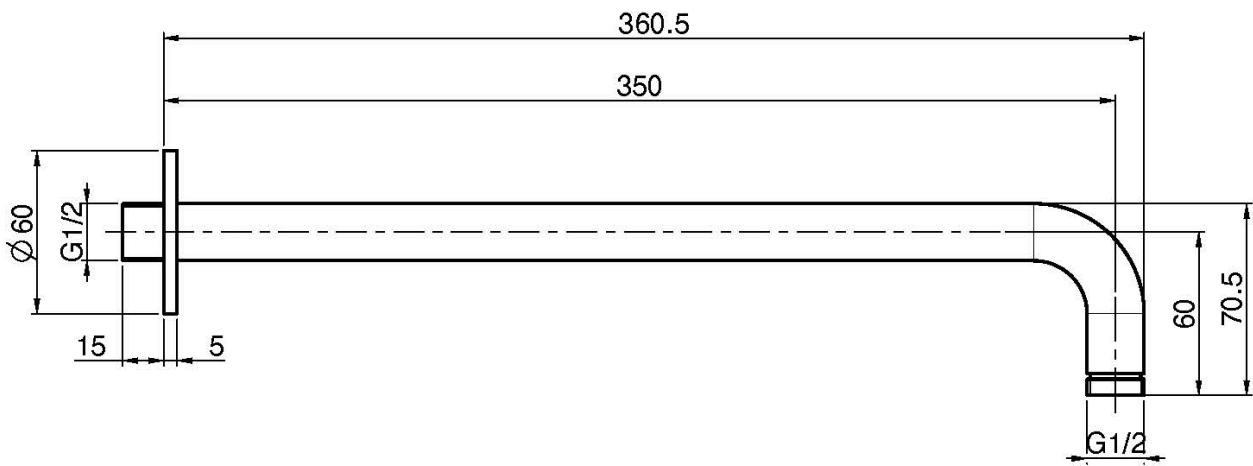

Code F2945

BRAS MURAL, 350 MM - 1/2"

Finitions

 INOX

IMAGE

Voir les conditions générales de vente dans notre tarif en
vigueur

This drawing is the property of FIMA Carlo Frattini. Any complete or partial reproduction, or any transmission to third party without FIMA Carlo Frattini authorization is forbidden.