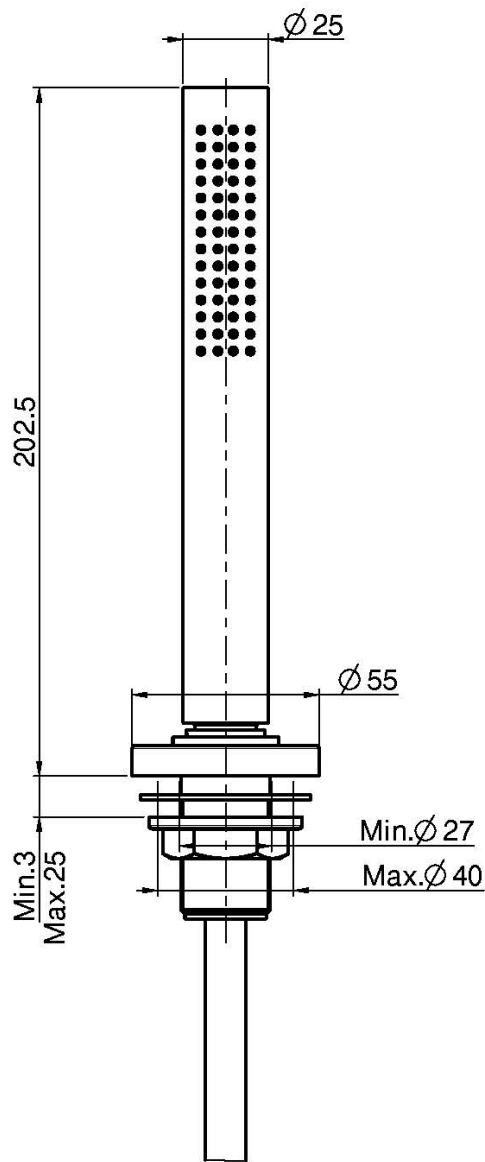

Code F2136

## COMPLET DOUCHE

- flexible 1500 mm
- support
- douchette anticalcaire

## IMAGE

## Finitions

-  CHROMÉ  
CR
-  HL
-  HS
-  ZL
-  ZS
-  SN
-  CN
-  CS
-  BS
-  NS
-  OR
-  OS

Voir les conditions générales de vente dans notre tarif en vigueur

This drawing is the property of FIMA Carlo Frattini. Any complete or partial reproduction, or any transmission to third party without FIMA Carlo Frattini authorization is forbidden.