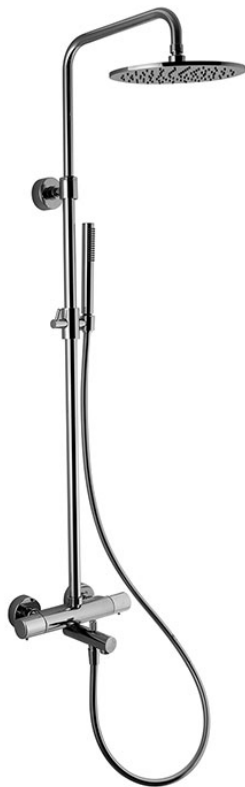

Code F4284/R253

**EXPOSED THERMOSTATIC BATH MIXER
WITH SHOWER COLUMN, SHOWERHEAD
AND SHOWER SET**

- n. 2 eccentric couplings 1/2"
- brass showerhead Ø 250 mm
- handshower with antilimestone nozzles
- chromalux flexible hose 1500 mm
- **metal handles**
- COLD BODY

Finishing

- CHROM
CR
- HL
- HS
- ZL
- ZS
- BRUSHED NICKEL
SN
- BLACK CHROME
CN
- BRUSHED BLACK CHROME
CS
- WHITE MATT
BS
- BLACK MATT
NS
- GOLD
OR
- BRUSHED GOLD
OS

IMAGE

See the general sales conditions in our current pricelist