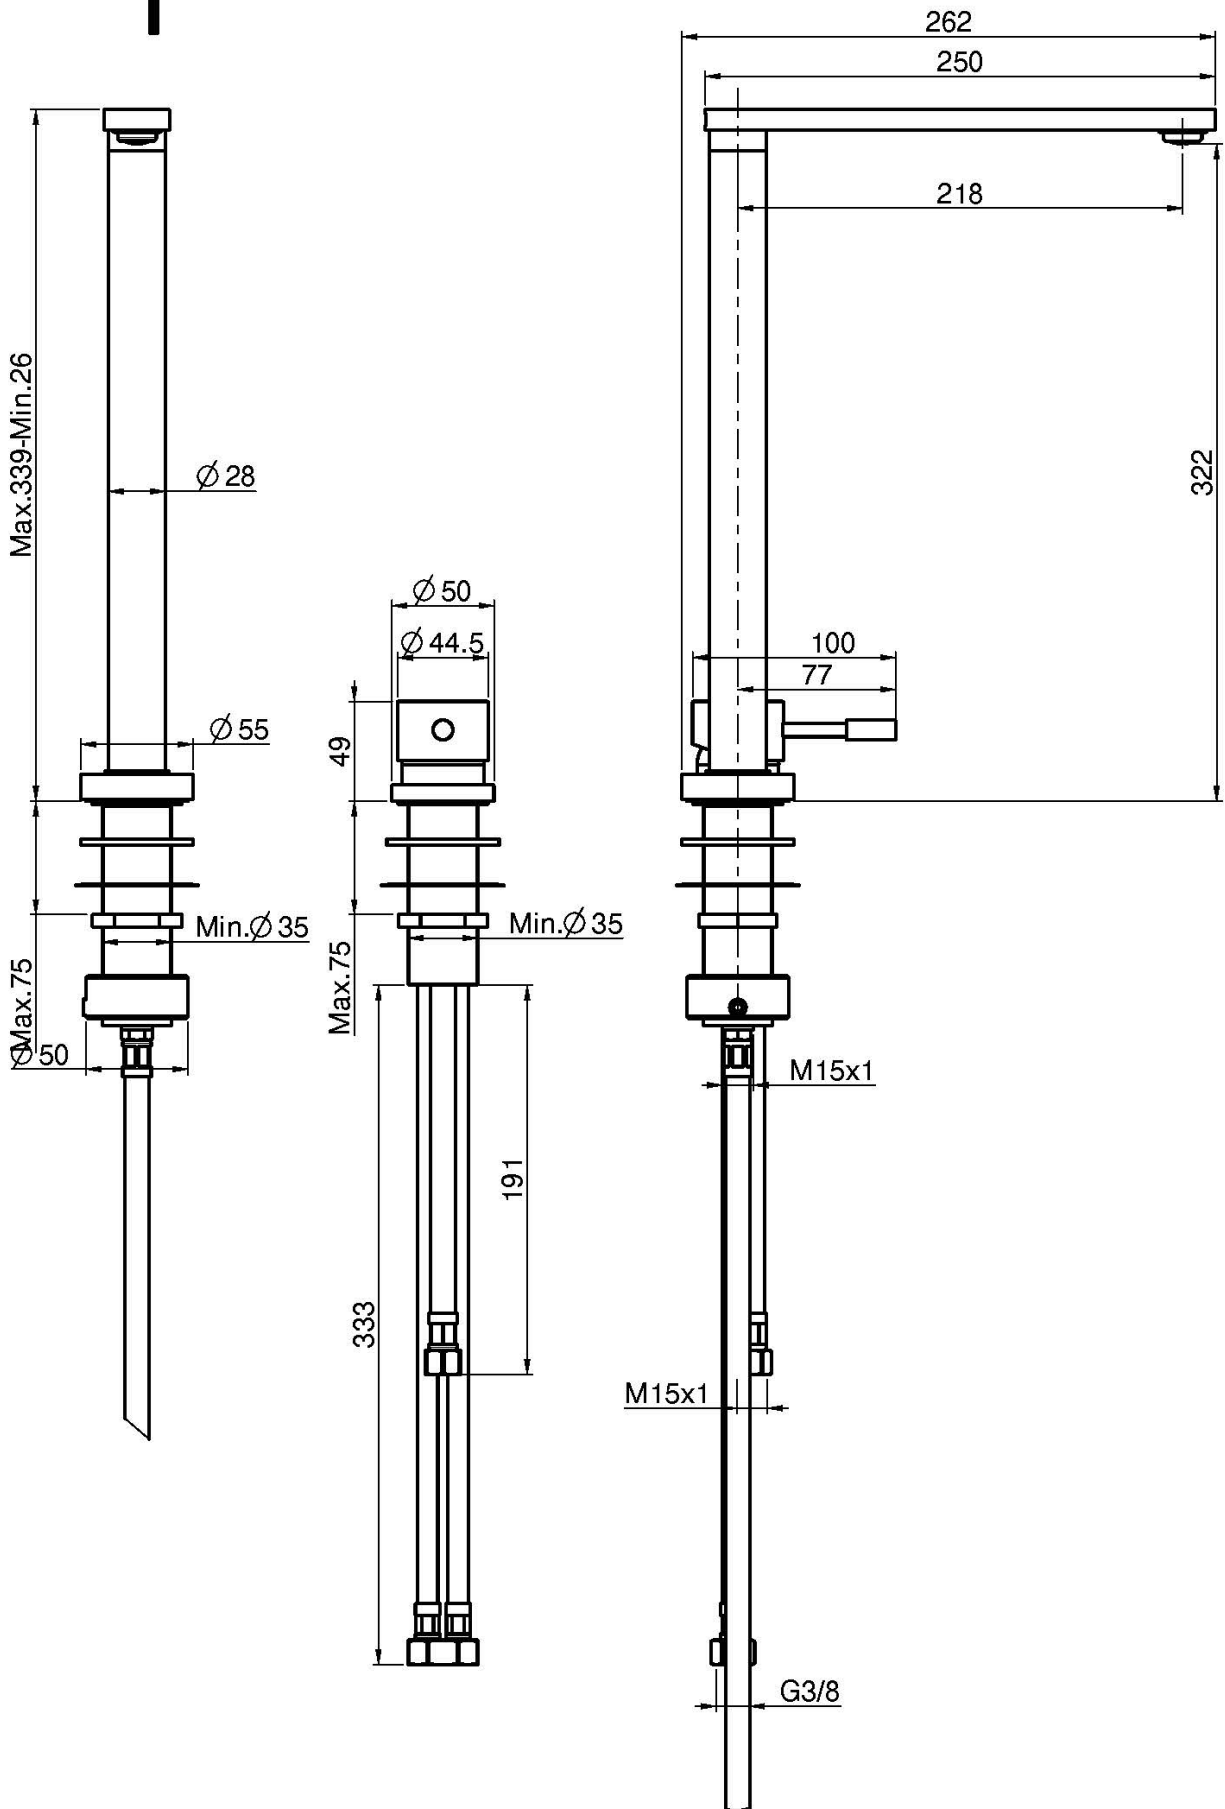

Code F7037

**GHOST SINK BENDABLE MIXER WITH
REMOTE CONTROL ON DECK**

- n. 2 flexible hoses
- pull down spout
- mixer

Finishing

 CHROM
CR

IMAGE

See the general sales conditions in our current pricelist

This drawing is the property of FIMA Carlo Frattini. Any complete or partial reproduction, or any transmission to third party without FIMA Carlo Frattini authorization is forbidden.