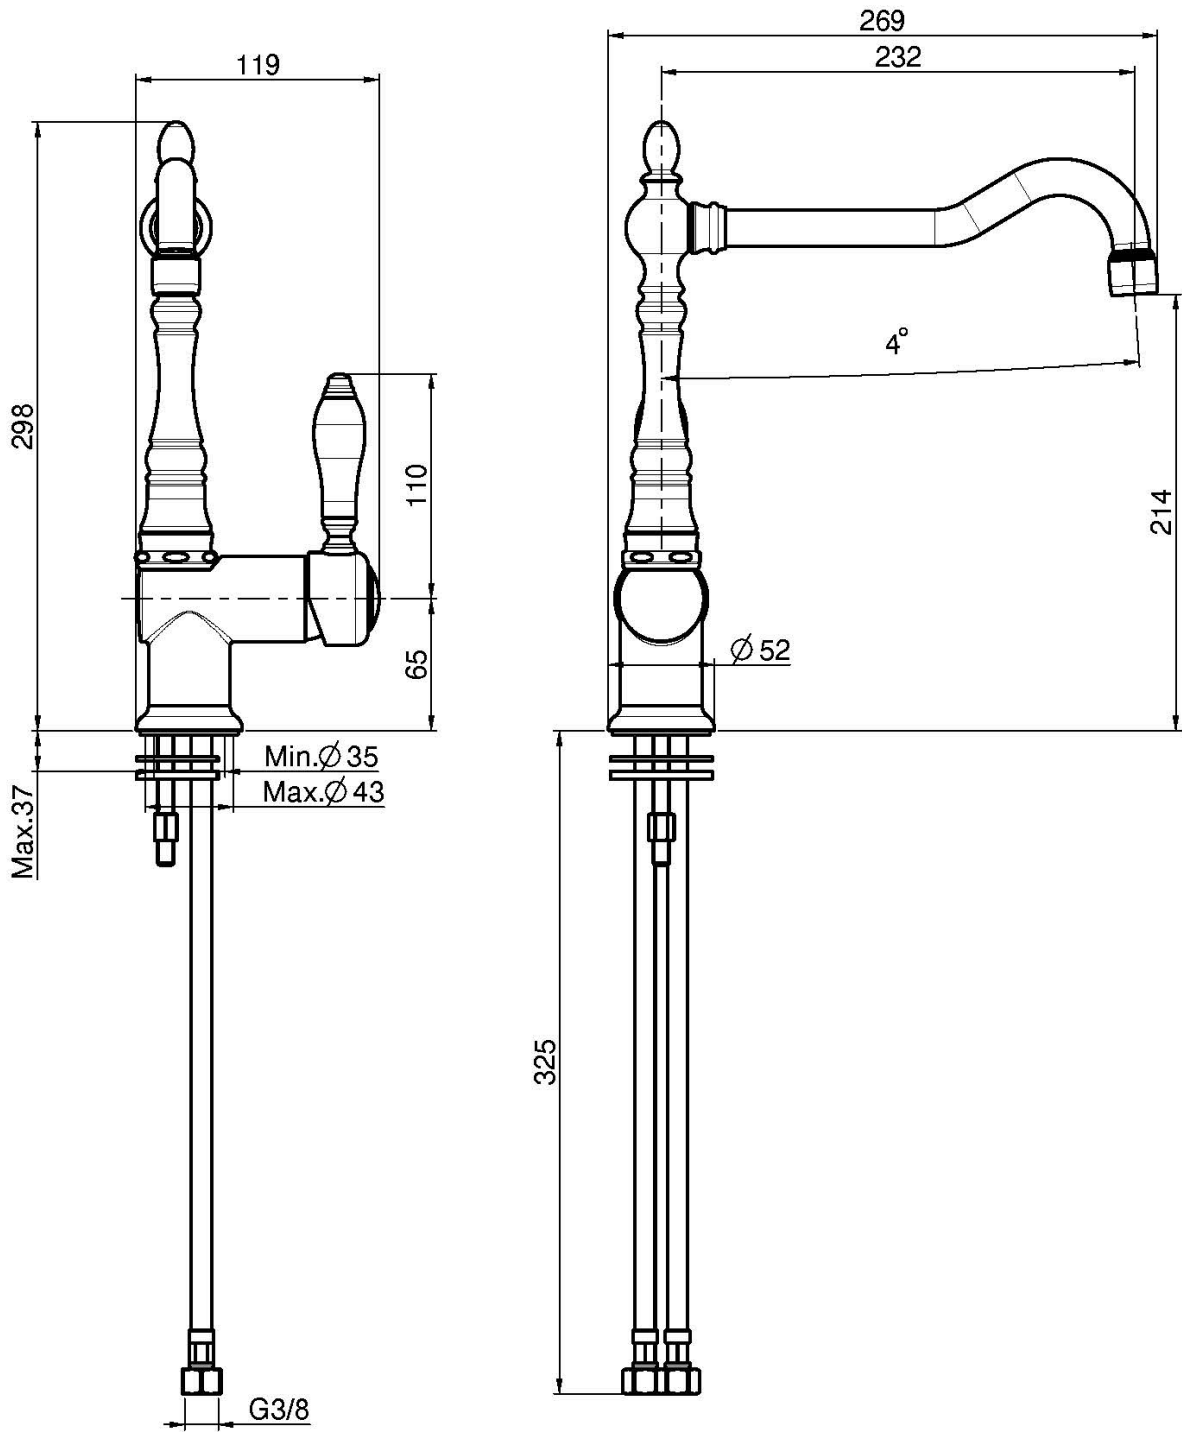

Code F5417N

KITCHEN MIXER HEREND

- n. 2 flexible hoses
- swivel spout

Finishing

-  CHROM
CR
-  BRUSHED NICKEL
SN
-  GOLD
OR
-  OLD BRONZE
BR
-  ANTIQUE COPPER
RA

IMAGE

See the general sales conditions in our current pricelist