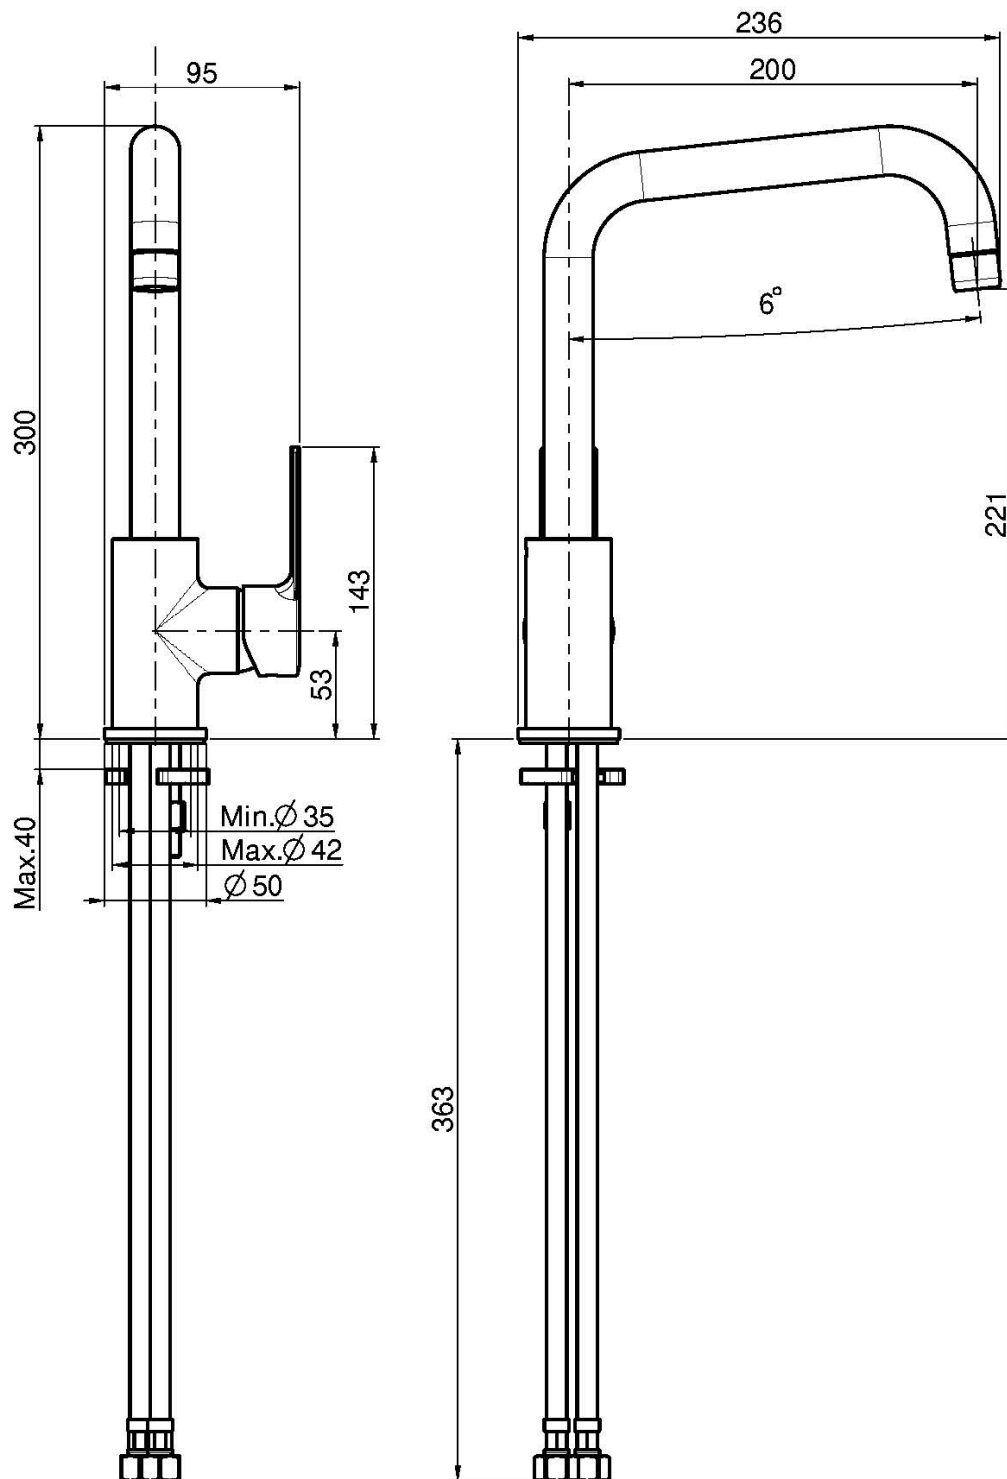

This drawing is the property of FIMA Carlo Frattini. Any complete or partial reproduction, or any transmission to third party without FIMA Carlo Frattini authorization is forbidden.