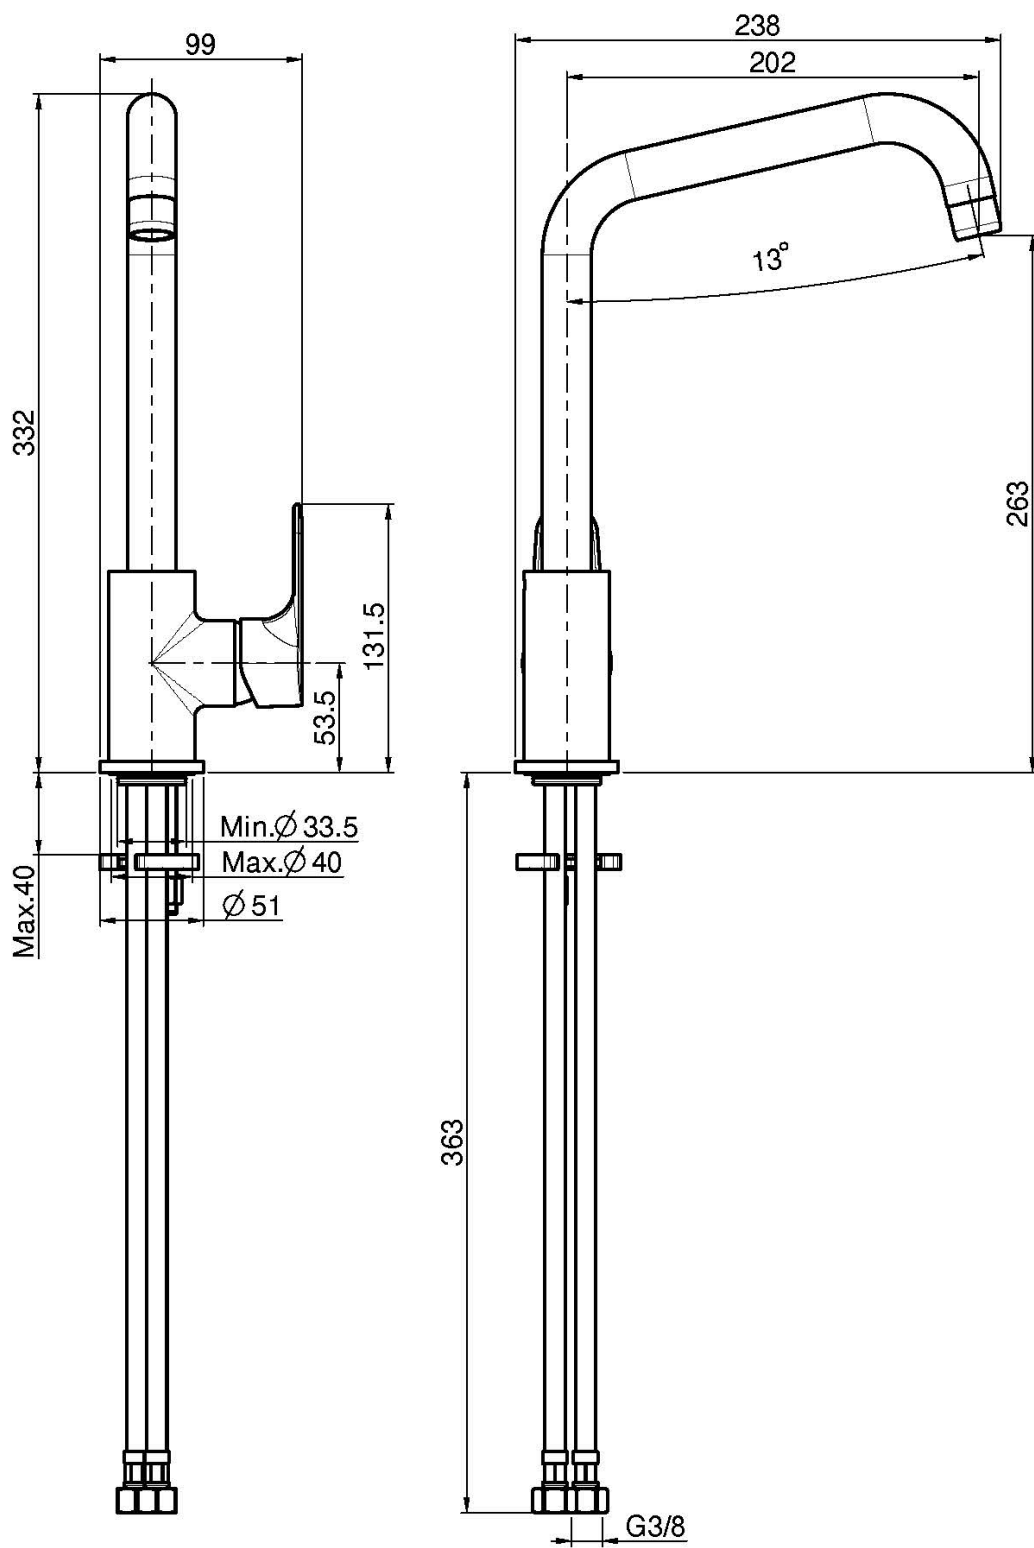

Code F3837/1R

KITCHEN MIXER SERIE 22

- swivel spout
- n. 2 flexible hoses

Finishing

 CHROM
CR

IMAGE

See the general sales conditions in our current pricelist

This drawing is the property of FIMA Carlo Frattini. Any complete or partial reproduction, or any transmission to third party without FIMA Carlo Frattini authorization is forbidden.