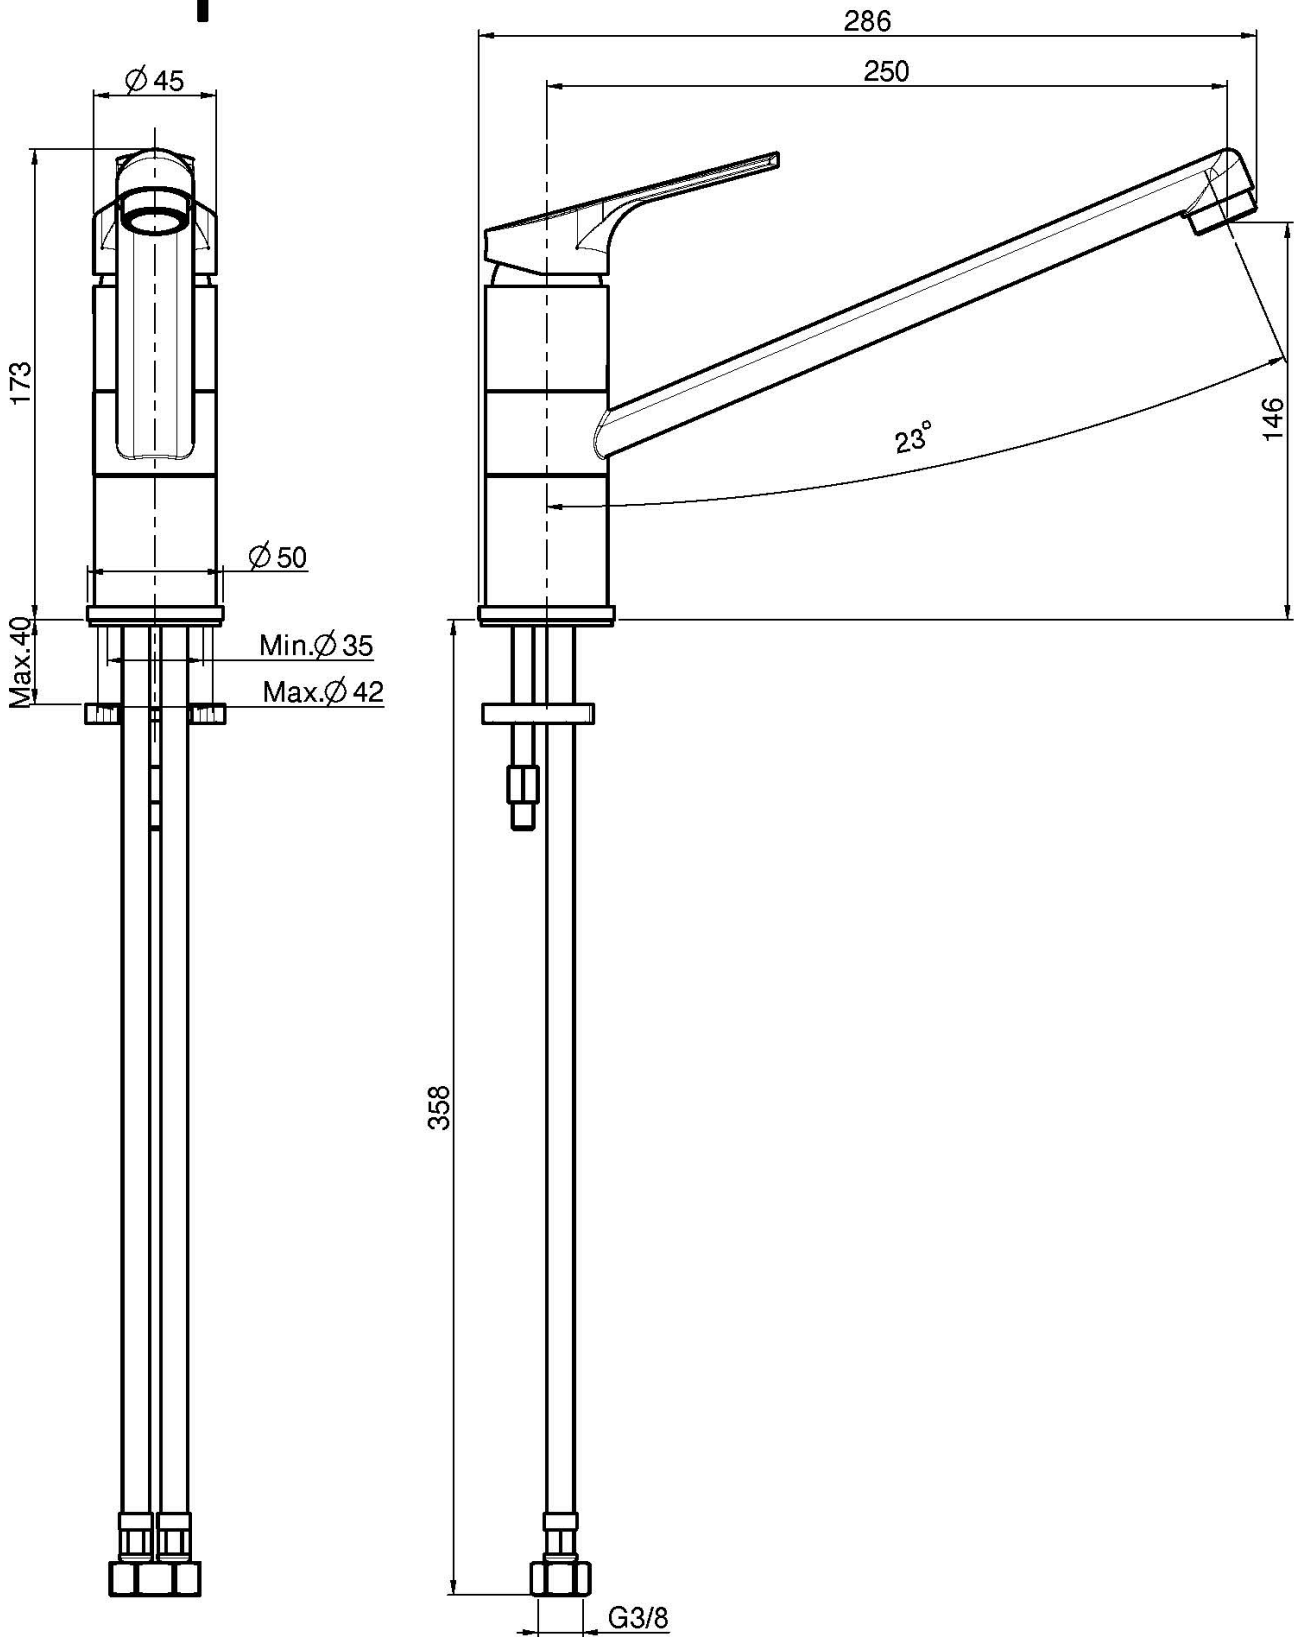

Code F3797

KITCHEN MIXER SERIE 4

- n. 2 flexible hoses
- swivel spout

Finishing

 CHROM
CR

IMAGE

See the general sales conditions in our current pricelist

This drawing is the property of FIMA Carlo Frattini. Any complete or partial reproduction, or any transmission to third party without FIMA Carlo Frattini authorization is forbidden.