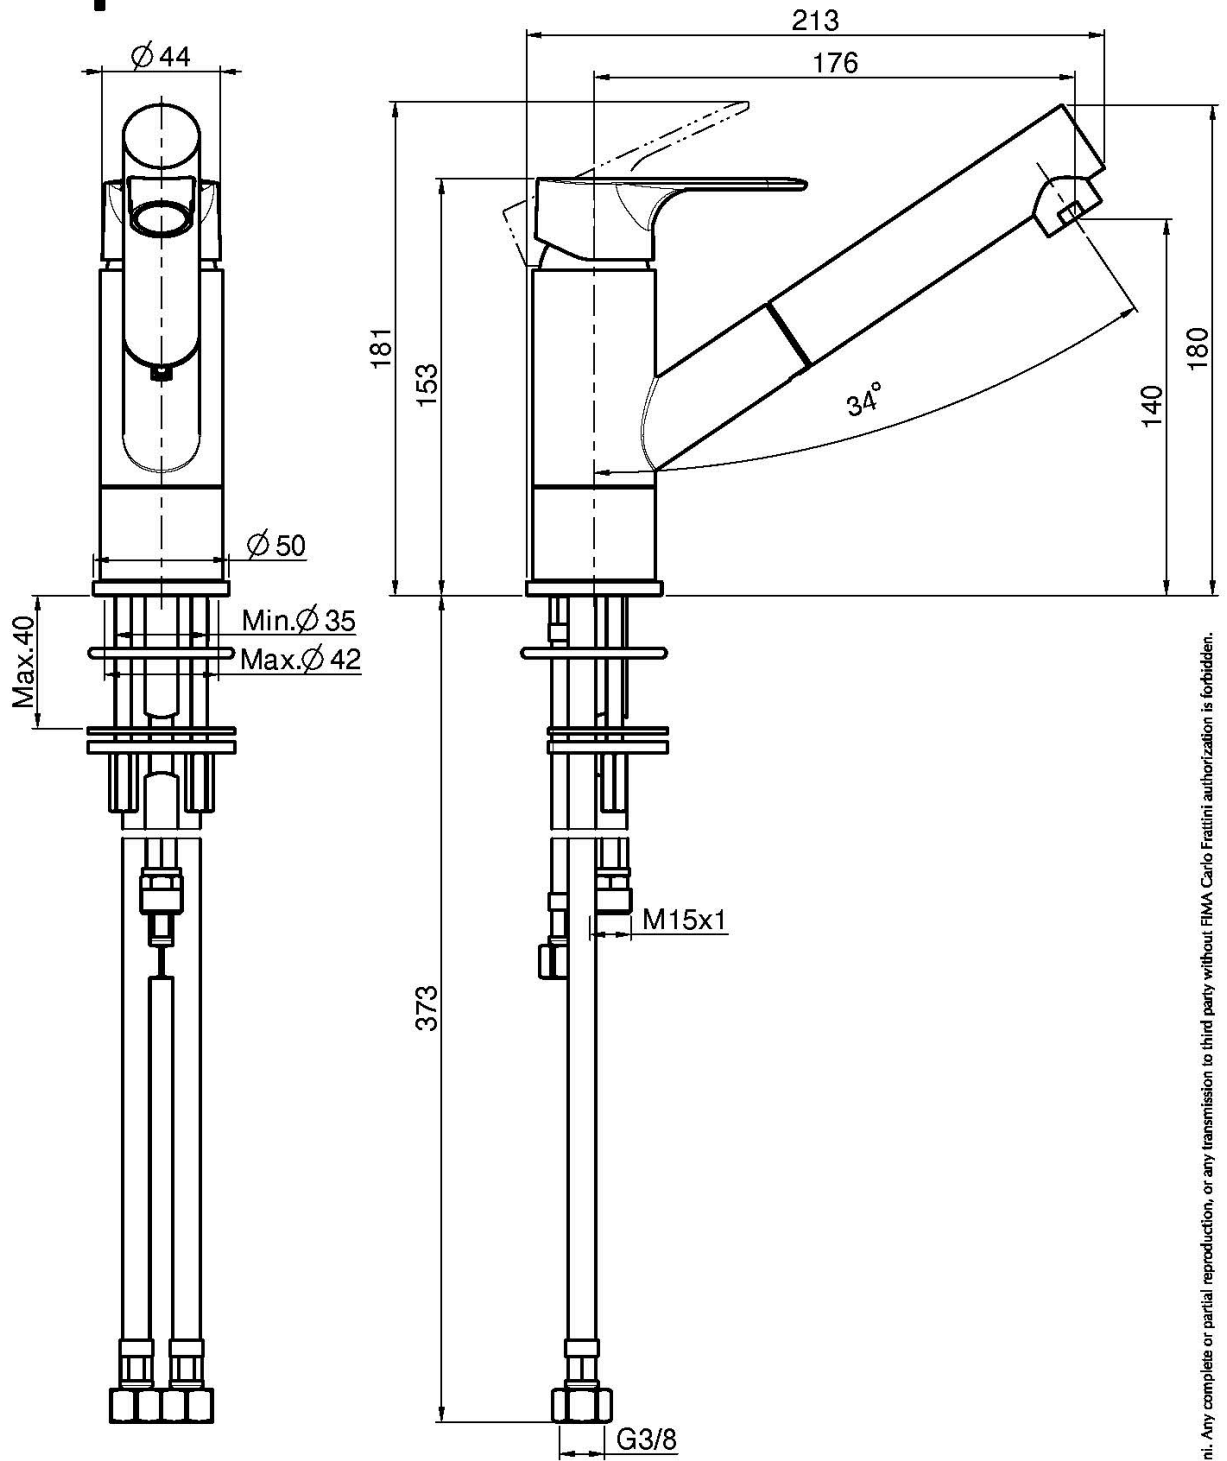

Code F3838

**KITCHEN MIXER WITH EXTRACTABLE
HANDSHOWER SERIE 22**

- swivel spout
- n. 2 flexible hoses
- ABS extractable handshower
- flexible nylon 1200 mm

Finishing

 CHROM
CR

IMAGE

See the general sales conditions in our current pricelist