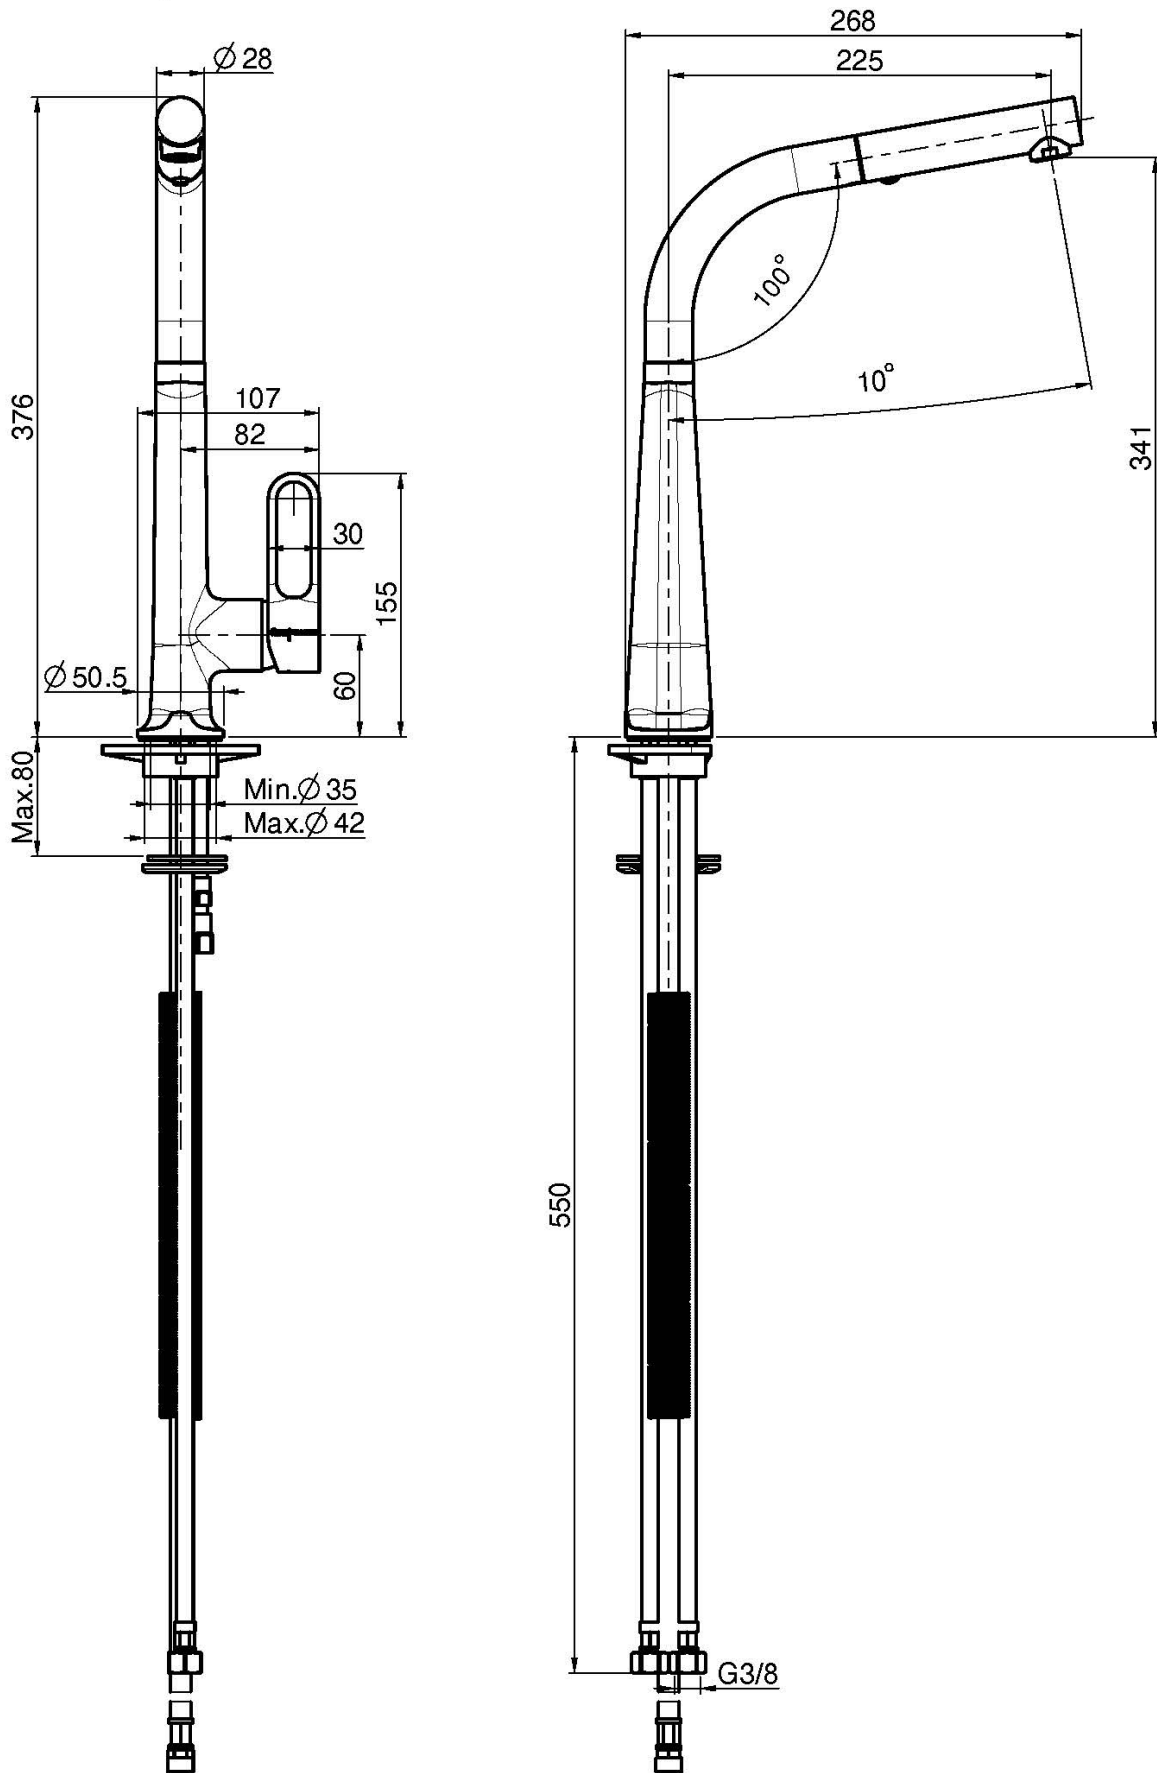

This drawing is the property of FIMA Carlo Frattini. Any complete or partial reproduction, or any transmission to third party without FIMA Carlo Frattini authorization is forbidden.