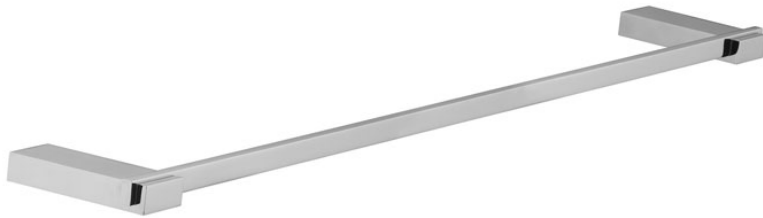

Code F6020/60

TOWEL HOLDER 60 CM

IMAGE

Finishing

-  CHROM
CR
-  HL
-  HS
-  ZL
-  ZS
-  BRUSHED NICKEL
SN
-  BLACK CHROME
CN
-  BRUSHED BLACK CHROME
CS
-  WHITE MATT
BS
-  BLACK MATT
NS
-  GOLD
OR
-  BRUSHED GOLD
OS