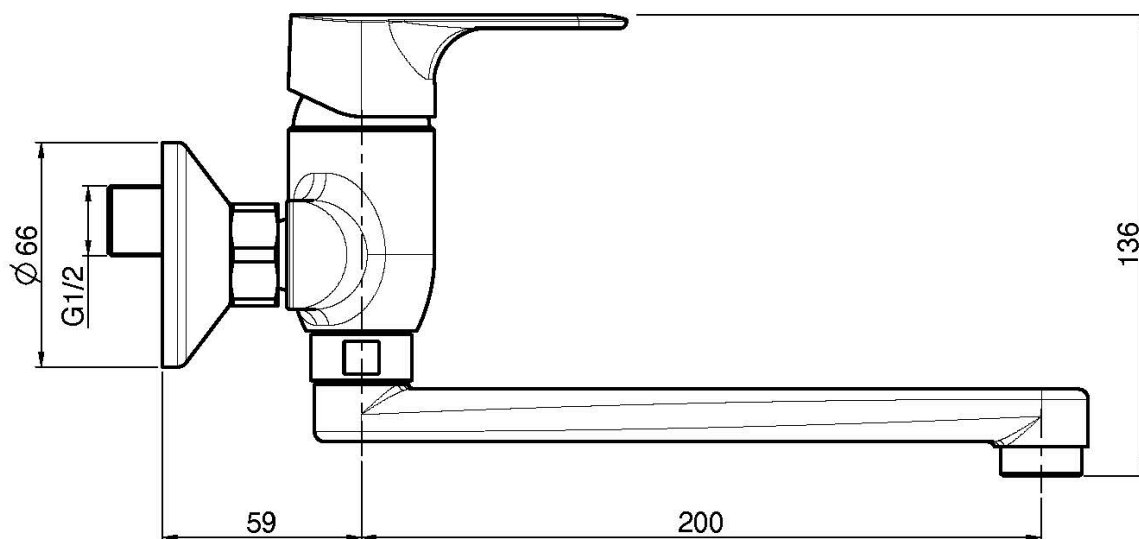

Code F3836

WALL KITCHEN MIXER SERIE 22

- n. 2 eccentric couplings 1/2"
- swivel spout

Finishing

 CHROM
CR

IMAGE

See the general sales conditions in our current pricelist

This drawing is the property of FIMA Carlo Frattini. Any complete or partial reproduction, or any transmission to third party without FIMA Carlo Frattini authorization is forbidden.