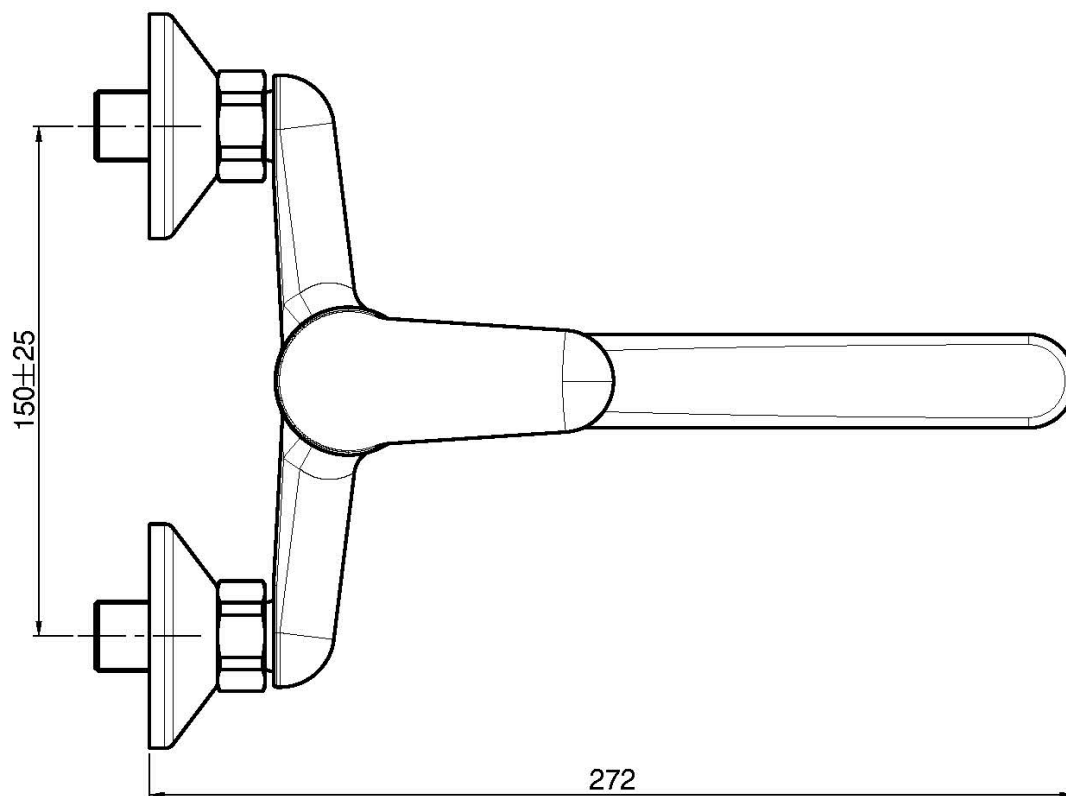

Code F3836

WALL KITCHEN MIXER SERIE 22

- n. 2 eccentric couplings 1/2"
- swivel spout

Finishing

 CHROM
CR

IMAGE

See the general sales conditions in our current pricelist

This drawing is the property of FIMA Carlo Frattini. Any complete or partial reproduction, or any transmission to third party without FIMA Carlo Frattini authorization is forbidden.