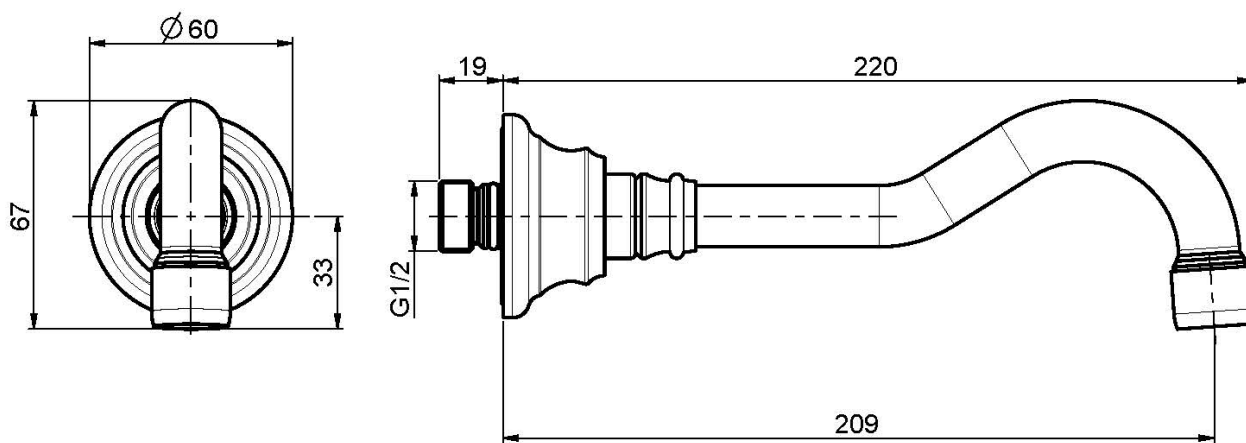

Code F2157

WALL MOUNTED BATH SPOUT

- spout 209 mm
- 1/2" thread

IMAGE

Finishing

-  CHROM
CR
-  BRUSHED NICKEL
SN
-  GOLD
OR
-  BRUSHED GOLD
OS
-  OLD BRONZE
BR
-  ANTIQUE COPPER
RA

See the general sales conditions in our current pricelist